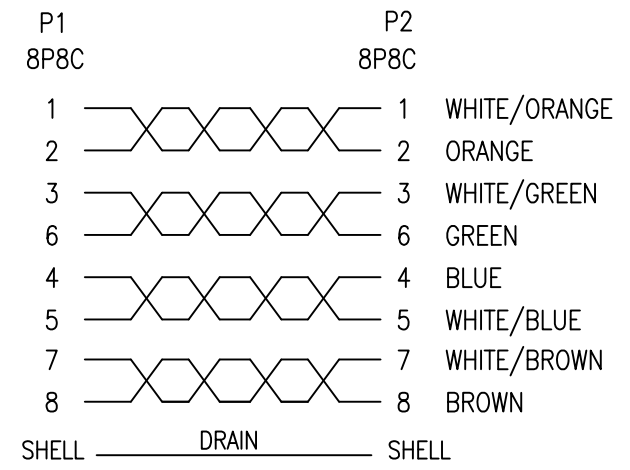

REV.	REVISION DESCRIPTION	DATE
A0	FIRST EDIT	2011/07/27

Length

NOTICE:

- 1) Conductor material CCA---
percentage of CU: 15% / percentage of Aluminum:85%
- 2) Wire printing:FTP shielded twisted 4 pairs category 6 cable
(stranded)cablexpert 8716309HB

CableXpert				
TOLERANCE		TITLE:		
.0	±0.30	Category 6 FTP CABLE CCA		
.00	±0.20	PART NO.:		DWG NO.:
.000	±0.10			
ANGLE		SHEET:	SCALE:	UNIT:
.0	±2°	1 / 1	NONE	mm
PROJECTION		DRAWN:	CHECK:	APPD:

3	OUTER JACKET	OUTER JACKET PVC 45Pa COLOR:Y	0.008	Kg
2	RJ45	RJ45 8P8C PLUG GOLD PLATED	2	PCS
1	CABLE	Category 6 FTP 26#4P CCA STRANDED OD:6.2 COLOR:Y W/"+" LENGTH:xxxxM	1	PC

Category 6 FTP 26#CCA Patch Cord List

NO	CableXpert P/N	Description	Color	Length	N. W (kg)
1	PP6-0.25M	CAT6 FTP Patch cord	Gray	0.25M	0.018
2	PP6-0.25M/B	CAT6 FTP Patch cord	Blue	0.25M	0.018
3	PP6-0.25M/BK	CAT6 FTP Patch cord	Black	0.25M	0.018
4	PP6-0.25M/G	CAT6 FTP Patch cord	Green	0.25M	0.018
5	PP6-0.25M/O	CAT6 FTP Patch cord	Orange	0.25M	0.018
6	PP6-0.25M/R	CAT6 FTP Patch cord	Red	0.25M	0.018
7	PP6-0.25M/Y	CAT6 FTP Patch cord	Yellow	0.25M	0.018
8	PP6-0.25M/RO	CAT6 FTP Patch cord	Pink	0.25M	0.018
9	PP6-0.5M	CAT6 FTP Patch cord	Gray	0.5M	0.0233
10	PP6-0.5M/B	CAT6 FTP Patch cord	Blue	0.5M	0.0233
11	PP6-0.5M/BK	CAT6 FTP Patch cord	Black	0.5M	0.0233
12	PP6-0.5M/G	CAT6 FTP Patch cord	Green	0.5M	0.0233
13	PP6-0.5M/O	CAT6 FTP Patch cord	Orange	0.5M	0.0233
14	PP6-0.5M/R	CAT6 FTP Patch cord	Red	0.5M	0.0233
15	PP6-0.5M/Y	CAT6 FTP Patch cord	Yellow	0.5M	0.0233
16	PP6-0.5M/RO	CAT6 FTP Patch cord	Pink	0.5M	0.0233
17	PP6-1M	CAT6 FTP Patch cord	Gray	1M	0.035
18	PP6-1M/B	CAT6 FTP Patch cord	Blue	1M	0.035
19	PP6-1M/BK	CAT6 FTP Patch cord	Black	1M	0.035

86	PP6-20M/R	CAT6 FTP Patch cord	Red	20M	0.5
87	PP6-20M/Y	CAT6 FTP Patch cord	Yellow	20M	0.5
88	PP6-20M/R0	CAT6 FTP Patch cord	Pink	20M	0.5

Color Code: M=Grey, B=Blue, K=Black, G=Green, O=Orange, R=Red, Y=Yellow, P=Pink;