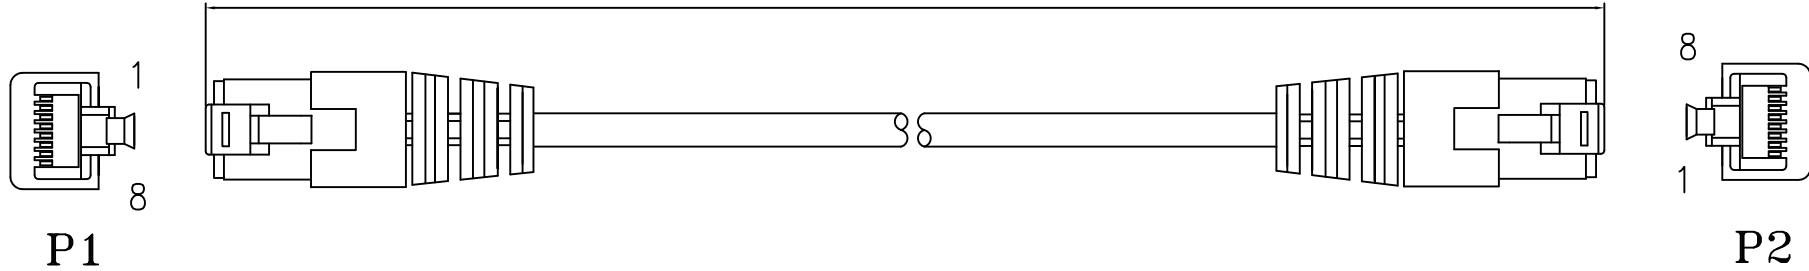

REV.	REVISION DESCRIPTION	DATE
A0	FIRST EDIT	2011/07/27

Length

NOTICE:

- 1) Conductor material CCA---
percentage of CU: 15% / percentage of Aluminum:85%
- 2) Wire printing:FTP shielded twisted 4 pairs category 6 cable
(stranded)cablexpert 8716309HB

CableXpert				
TOLERANCE		TITLE:		
.0	±0.30	Category 6 FTP CABLE CCA		
.00	±0.20	PART NO.:		DWG NO.:
.000	±0.10			
ANGLE		SHEET:	SCALE:	UNIT:
.0	±2°	1 / 1	NONE	mm
PROJECTION		DRAWN:	CHECK:	APPD:

3	OUTER JACKET	OUTER JACKET PVC 45Pa COLOR:Y	0.008	Kg
2	RJ45	RJ45 8P8C PLUG GOLD PLATED	2	PCS
1	CABLE	Category 6 FTP 26#4P CCA STRANDED OD:6.2 COLOR:Y W/"+" LENGTH:xxxxM	1	PC