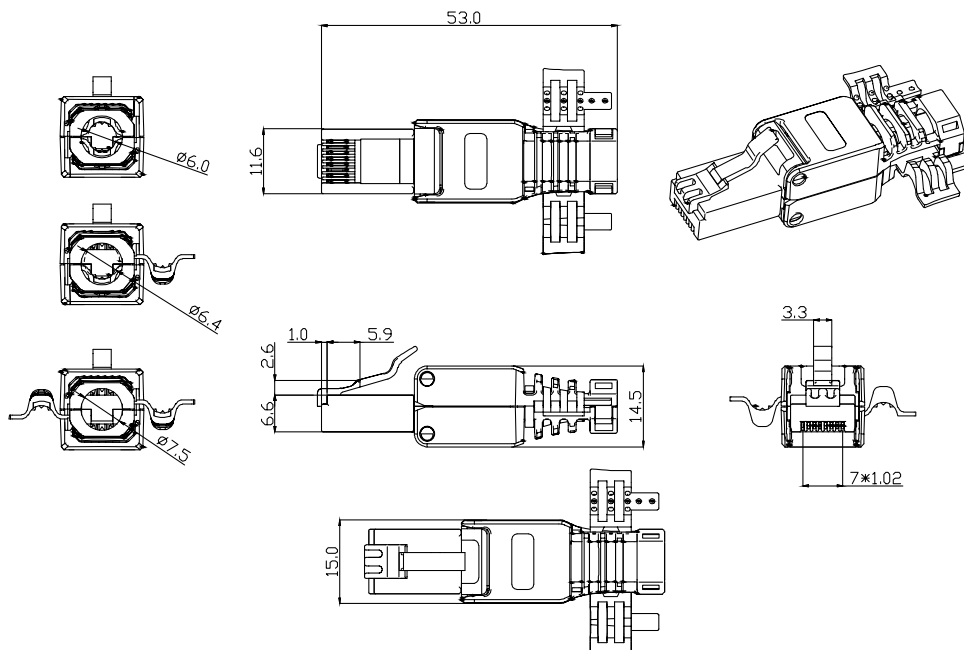

CAT.6 Modular Plug, Toolless

Art no.: MP0025

Technical Features

Cat.6 permanent link conform to TIA/EIA 568B.2-10

Suitable for round cable 5.0 – 6.5 mm OD

For 22-26 AWG solid or stranded wire

With gold plated contacts

Housing with strain relief

Supports PoE, PoE+ and PoE++

Color: White RAL 9003

Technical Drawing

MP0025

4 052792 042504

Made in China

www.logilink.com

RoHS
compliant

*The specifications and pictures are subject to change without prior notice.
*All trade names referenced are the registered trademarks of their respective owners.

Package Content

Cat. 6 Modular Plug x 1

Packaging Information

Packing Dimension	100 x 70 x 15mm
Packing Weight	0.007kg
Carton Dimension	620 x 420 x 230mm
Carton Q'ty	1000pcs
Carton Weight	8.5kg

MP0025

4 052792 042504

Made in China

www.logilink.com