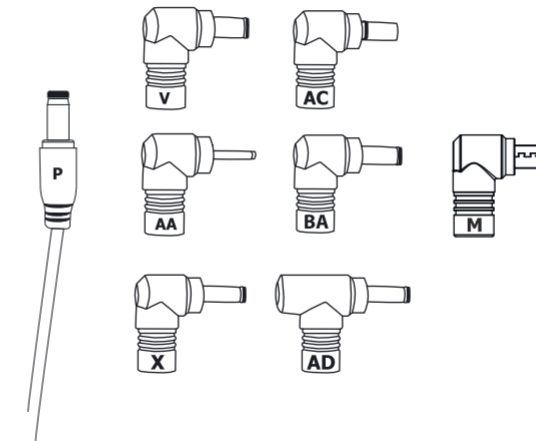

3. Connect Tip