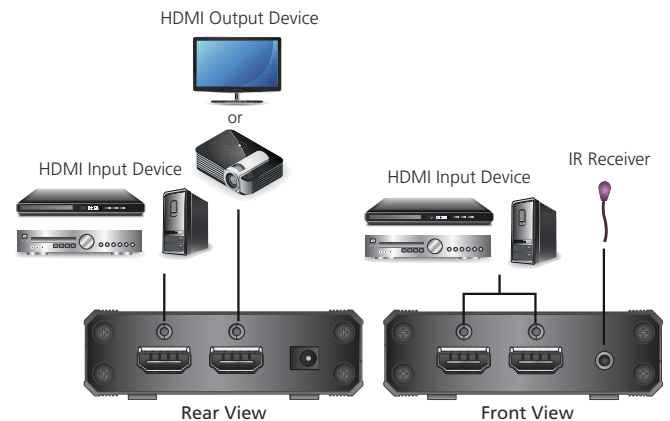

3-Port True 4K HDMI Switch VS381B

- The VS381B 3-Port True 4K HDMI Switch with Auto Switching provides you to switch 3 HDMI input sources to an HDMI display. It supports video resolutions up to True 4K (4096 x 2160 @ 60Hz 4:4:4), data rates up to 18 Gbps, HDR, 3D, Deep Color, and HD lossless audio formats. Furthermore, the VS381B offers switching methods between HDMI sources by front panel pushbuttons and IR remote control, enabling users to effortlessly select desired input.

Featuring above functionalities provides you a practical solution for auditorium, home theater, meeting rooms, trade shows, shopping centers, and more.

Features

- Allows up to 3 HDMI input sources to be transmitted to 1 HDMI output display
- Superior video quality – True 4K resolution of 4096 x 2160 / 3840 x 2160 @ 60Hz (4:4:4) up to 5m; HDR supported
- HDMI (3D, Deep Color, 4K, HDR10+, Dolby Vision, HLG)
- HDCP 2.2 compliant
- Auto switching mode for auto port selection
- Switching between HDMI input sources via front panel pushbuttons and IR remote control
- Supports IR extension
- Supports 7.1 channel audio output
- Clear LED indication of device status
- Plug-and-play – no software installation required