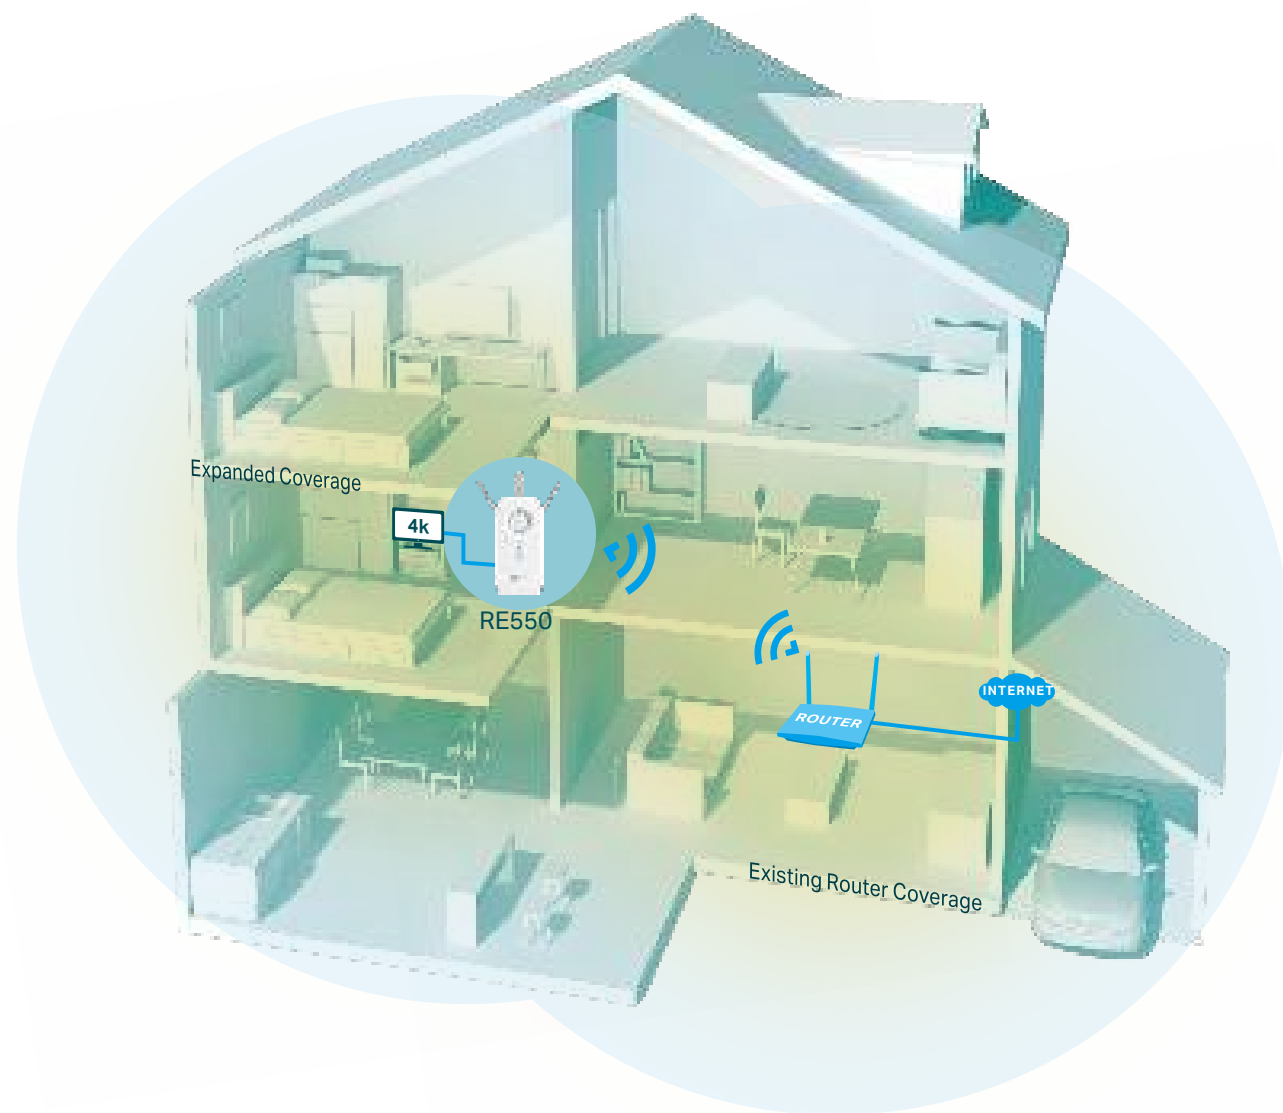

Highlights

Eliminate Wi-Fi Dead Zones with Powerful Wi-Fi

The AC1900 Wi-Fi Range Extender connects to your router wirelessly, strengthening and expanding its signal into areas it can't reach on its own, achieving speeds of 600Mbps on the 2.4 GHz band and 1300Mbps on the 5 GHz band.

6-Stream Dual Band

Separate 2.4GHz and 5GHz Wi-Fi bands allow more devices to connect to your network without reducing performance.

3 × 3 MU-MIMO

Improves overall speed and Wi-Fi throughput with 3× faster performance by simultaneous communication to multiple devices.[^]

Access Point Mode

Create a new Wi-Fi access point to enhance your wired network with Wi-Fi capability.

High Speed Mode

Use both Wi-Fi bands to establish one super-high-speed connection, ideal for HD streaming and gaming.

Access Control

Allow or restrict internet access for certain devices for specifiable amounts of time.

Easy Setup and Management

Via the WPS button / Tether app / Web UI.