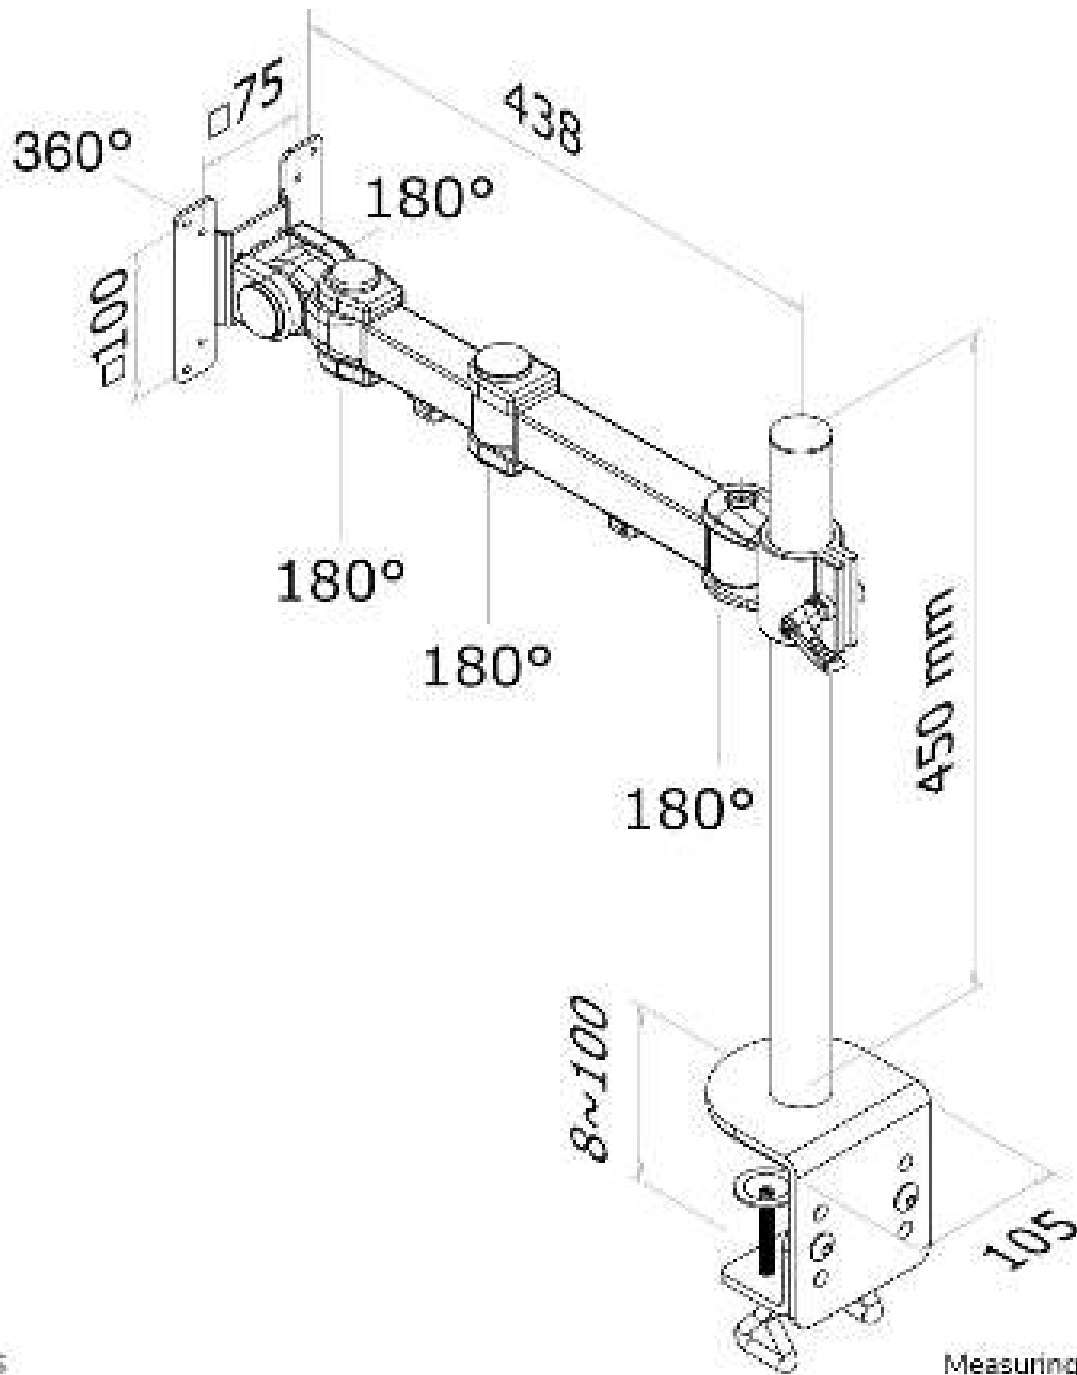

FPMA-D960

NEOMOUNTS DESK MONITOR ARM

Neomounts