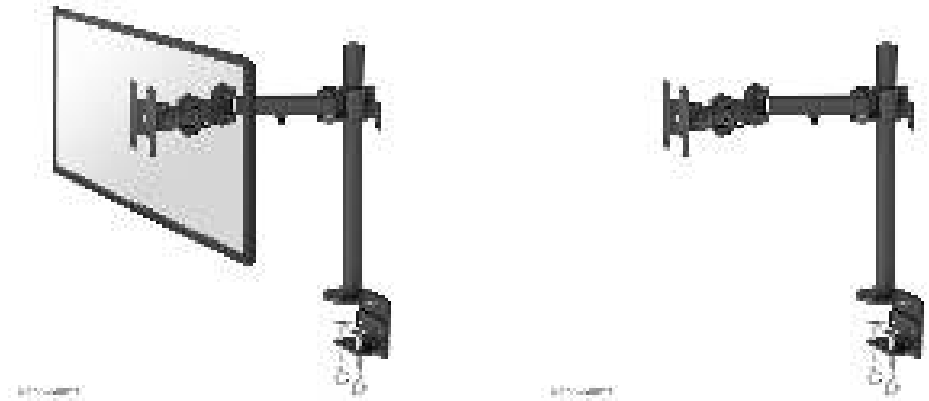

FUNCTIONALITY

Type	Tilt Rotate Swivel Full motion
Height adjustment	0-45 cm
Depth adjustment	10-43 cm
Tilt (degrees)	180°
Swivel (degrees)	180°
Rotate (degrees)	360°
Adjustment type	Manual

INFORMATION

Color	Black
Main material	Steel
Warranty	5 year
EAN code	8717371440909

NEOMOUNTS DESK MONITOR ARM

Neomounts Full Motion desk monitor arm (clamp) for 10-30" Monitor Screen, Height Adjustable - Black

The Neomounts desk mount, model FPMA-D960 is a tilt-, swivel and rotatable desk mount for flat screens up to 30. This mount is a great choice for space saving placement on desks using a desk clamp.

Neomounts versatile tilt (180°), rotate (360°) and swivel (180°) technology allows the mount to change to any viewing angle to fully benefit from the capabilities of the flat screen. The mount is manually height adjustable from 0 to 45 centimetres. Depth adjustable from 10 to 43 centimetres. An innovative cable management conceals and routes cables from mount to flat screen. Hide your cables to keep the workplace nice and tidy.

Neomounts FPMA-D960 has three pivot points and is suitable for screens up to 30" (76 cm). The weight capacity of this product is 10 kg each screen. The desk mount is suitable for screens that meet VESA hole pattern 75x75 or 100x100mm. Different hole patterns can be covered using Neomounts VESA adapter plates.