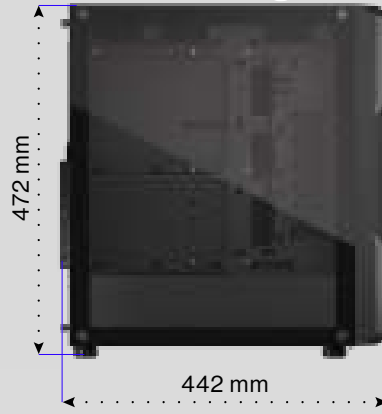

Ample internal space

Spacious interior fits extra-long video cards and power supplies, even with front-mounted water cooling radiators.

Multi-radiator capacity

Enough room for large radiators up to 360 mm on the front side and up to 280 mm in the roof of the case.

Airy and accessible front

Mesh filter in a magnetic frame lets in cold air and comes off easily for cleaning or to give access to front fans.

High airflow design

Fit up to four 140 mm and one 120 mm fan – or seven 120 mm fans – to supply powerful builds with sufficient airflow.

ARGB lighting

Addressable lights can be controlled with a built-in controller or by your motherboard.

Logistics data

Launch date	2022-11-24 (Thursday)	Dimensions and weight of retail package	472×220×442 mm / 7.300 kg
Product code	EY2A009	MSRP	96 EUR
EAN	5903018666280		

Technical specifications

Product code	EY2A009	Motherboard form factor	ATX / microATX / ITX
EAN	5903018666280	Video card clearance (GPU) [mm]	370
Product type	PC case	CPU cooler clearance [mm]	162
Dimensions [mm]	472x220x442	Power supply clearance [mm]	296