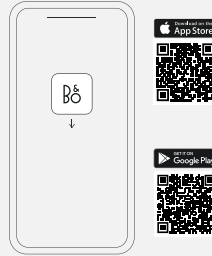

QUICK START GUIDE

I.

TURN ON YOUR NEW BEOPLAY PORTAL

II.

SET UP IN THE BANG & OLUFSEN APP

III.

READY TO PLAY

BANG & OLUFSEN APP