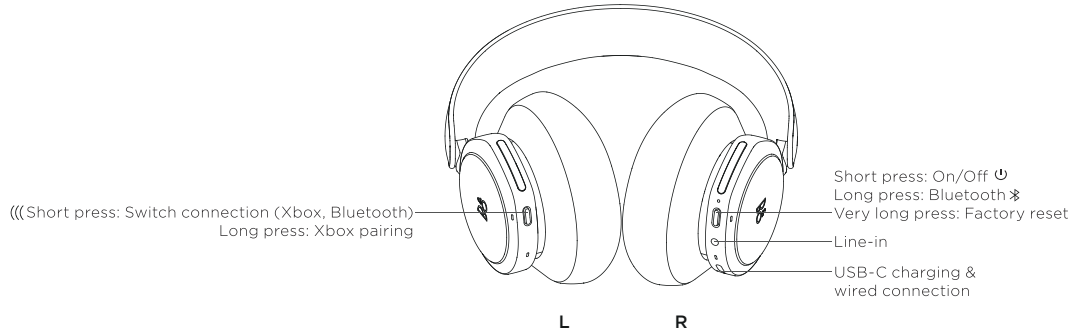

QUICK START GUIDE

DAILY USE