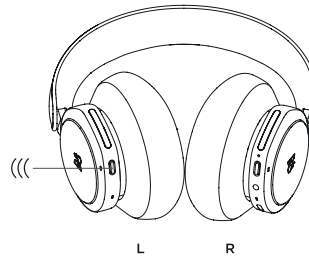

Product settings and feature updates

Game settings

Custom Equalizer

XBOX CONNECT

QUICK START GUIDE

DAILY USE

Play / Pause

●● Double press

Call

☎ Accept ●● Double press

Volume

Swipe

Active Noise Cancellation
Transparency or Own Voice
Swipe

GAMING WITH XBOX

Mute

●● Double press