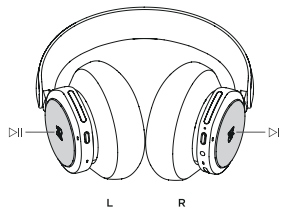

Product settings and feature updates

Game settings

Custom Equalizer

XBOX CONNECT

QUICK START GUIDE

DAILY USE

Play / Pause

●● Double press

Call

☎ Accept ●● Double press

Volume

Swipe

Active Noise Cancellation
Transparency or Own Voice
Swipe

GAMING WITH XBOX

Mute

●● Double press