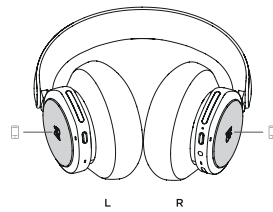

Product settings and feature updates

Game settings

Custom Equalizer

XBOX CONNECT

QUICK START GUIDE

DAILY USE

Play / Pause

●● Double press

Call

☎ Accept ●● Double press

Volume

Swipe

Active Noise Cancellation
Transparency or Own Voice
Swipe

GAMING WITH XBOX

Mute

●● Double press