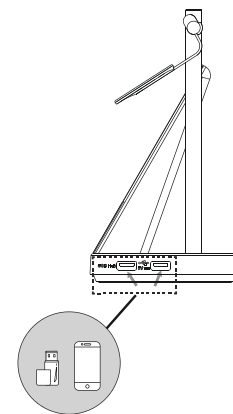

Audio (Headset)

- Microphone type: dual microphone

- Microphone sensitivity: -44.0+/-3 dBV
- Microphone frequency range: 100 Hz-10 kHz
- Speaker size: Φ 28
- Speaker sensitivity: 92.5+/-3 dB, 0.179 V
- Speaker impedance: 32+/-4.8 Ω
- Speaker max output power: 10 mW
- Speaker frequency range: 20 Hz-10 kHz
- Speaker bandwidth - talk mode: wideband
- Speaker bandwidth - music mode: super wide-band (Pending)

Audio (Base)

- Microphone type: ECM Omnidirectional microphone
- Microphone sensitivity: -38.0+/-2 dBV
- Microphone frequency range: 70 Hz-20 kHz
- Speaker size: 40mm*20.8mm
- Speaker sensitivity: 97+/-3 dB
- Speaker impedance: 4 Ω +/-15%
- Speaker max output power: 4 W
- Speaker frequency range: 160 Hz-20 kHz

Easy Call Management

- Answer/End/Reject a call
- Volume up/down
- Microphone mute
- Move the microphone boom arm up to mute, or down to unmute

Package Features

- Package contents:
  - WHB660 Base
  - WHM621 Headset or WHD622 Headset
  - Power Adapter
  - 2* 1m USB 3.0 Cable
  - Quick Start Guide
- Optional accessories:
  - Busylight BLT60
  - Wireless Charger
  - Bluetooth Dongle BT50
- WH66 Mono: Base: 398g, Headset: 80g
- WH66 Dual: Base: 398g, Headset: 127g
- N.W/CTN:
  - WH66 Mono: 10.46 kg; WH66 Dual: 10.96 kg
- Giftbox size: 255mm*204mm*135mm
- Carton Meas: 698mm*421mm*265mm

Compliance

Connection