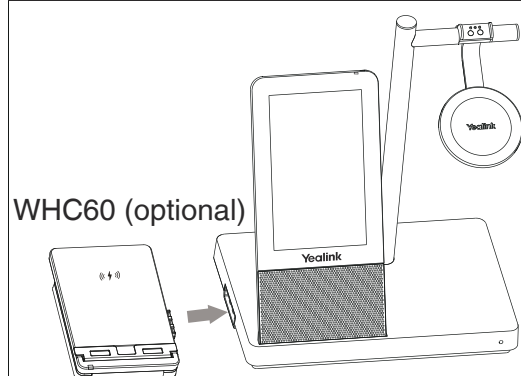

Audio (Headset)

- Microphone type: dual microphone

- Microphone sensitivity: -44.0+/-3 dBV
- Microphone frequency range: 100 Hz-10 kHz
- Speaker size: Φ 28
- Speaker sensitivity: 92.5+/-3 dB, 0.179 V
- Speaker impedance: 32+/-4.8 Ω
- Speaker max output power: 10 mW
- Speaker frequency range: 20 Hz-10 kHz
- Speaker bandwidth - talk mode: wideband
- Speaker bandwidth - music mode: super wide-band (Pending)

Audio (Base)

- Microphone type: ECM Omnidirectional microphone
- Microphone sensitivity: -38.0+/-2 dBV
- Microphone frequency range: 70 Hz-20 kHz
- Speaker size: 40mm*20.8mm
- Speaker sensitivity: 97+/-3 dB
- Speaker impedance: 4 Ω +/-15%
- Speaker max output power: 4 W
- Speaker frequency range: 160 Hz-20 kHz

Easy Call Management

- Answer/End/Reject a call
- Volume up/down
- Microphone mute
- Move the microphone boom arm up to mute, or down to unmute

Package Features

- Package contents:
  - WHB660 Base
  - WHM621 Headset or WHD622 Headset
  - Power Adapter
  - 2* 1m USB 3.0 Cable
  - Quick Start Guide
- Optional accessories:
  - Busylight BLT60
  - Wireless Charger
  - Bluetooth Dongle BT50
- WH66 Mono: Base: 398g, Headset: 80g
- WH66 Dual: Base: 398g, Headset: 127g
- N.W/CTN:
  - WH66 Mono: 10.46 kg; WH66 Dual: 10.96 kg
- Giftbox size: 255mm*204mm*135mm
- Carton Meas: 698mm*421mm*265mm

Compliance

Connection