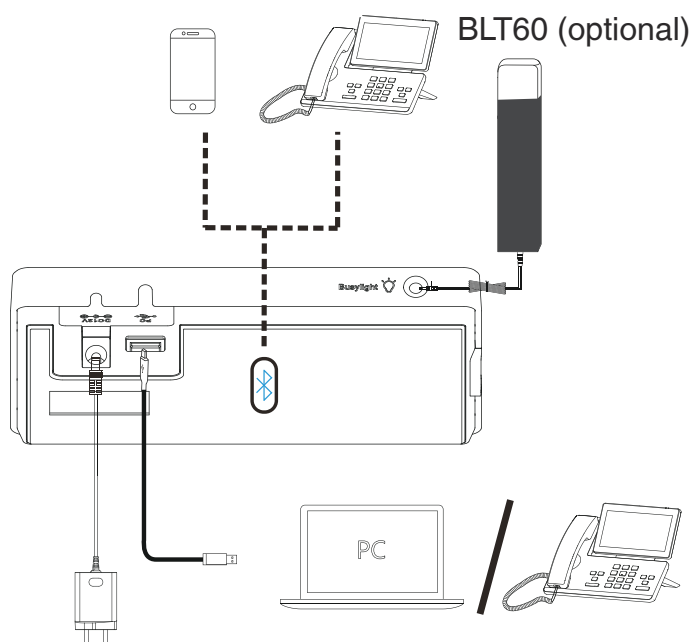

Audio (Headset)

- Microphone type: dual microphone

- Microphone sensitivity: -44.0+/-3 dBV
- Microphone frequency range: 100 Hz-10 kHz
- Speaker size: Φ 28
- Speaker sensitivity: 92.5+/-3 dB, 0.179 V
- Speaker impedance: 32+/-4.8 Ω
- Speaker max output power: 10 mW
- Speaker frequency range: 20 Hz-10 kHz
- Speaker bandwidth - talk mode: wideband
- Speaker bandwidth - music mode: super wide-band (Pending)

Audio (Base)

- Microphone type: ECM Omnidirectional microphone
- Microphone sensitivity: -38.0+/-2 dBV
- Microphone frequency range: 70 Hz-20 kHz
- Speaker size: 40mm*20.8mm
- Speaker sensitivity: 97+/-3 dB
- Speaker impedance: 4 Ω +/-15%
- Speaker max output power: 4 W
- Speaker frequency range: 160 Hz-20 kHz

Easy Call Management

- Answer/End/Reject a call
- Volume up/down
- Microphone mute
- Move the microphone boom arm up to mute, or down to unmute

Package Features

- Package contents:
  - WHB660 Base
  - WHM621 Headset or WHD622 Headset
  - Power Adapter
  - 2* 1m USB 3.0 Cable
  - Quick Start Guide
- Optional accessories:
  - Busylight BLT60
  - Wireless Charger
  - Bluetooth Dongle BT50
- WH66 Mono: Base: 398g, Headset: 80g
- WH66 Dual: Base: 398g, Headset: 127g
- N.W/CTN:
  - WH66 Mono: 10.46 kg; WH66 Dual: 10.96 kg
- Giftbox size: 255mm*204mm*135mm
- Carton Meas: 698mm*421mm*265mm

Compliance

Connection