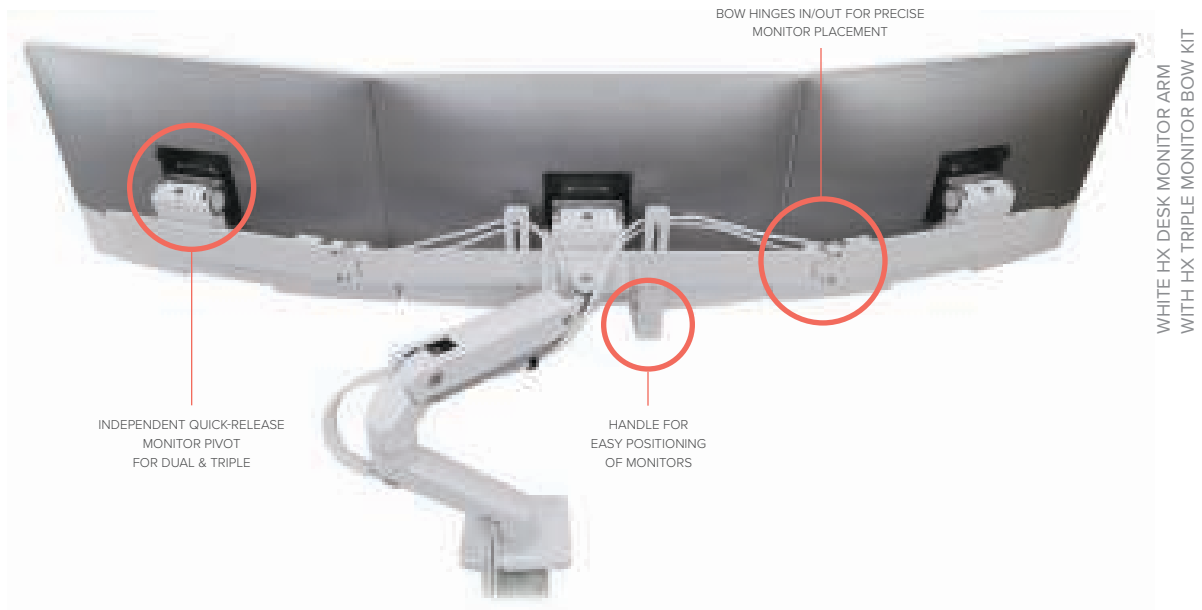

HX Desk Monitor Arm

	HX Desk Dual Monitor Arm	HX Triple Monitor Bow Kit
Part # color	45-476-216 white 45-476-224 matte black	98-009-216 white
Includes	HX Arm, extension, hinge bow, 2 monitor pivots, handle, desk clamp, grommet mount, monitor mounting hardware	Triple Monitor Hinge Bow, 3 monitor pivots, handle and monitor mounting hardware
Typical LCD Size	≤ 32"	≤ 24"
LCD SIZE IS APPROXIMATION. DIMENSION IS DIAGONAL MEASUREMENT OF SCREEN. LCD SIZE ON HX SINGLE MAY BE EXCEEDED AS LONG AS SCREEN WEIGHT DOES NOT EXCEED MAXIMUM WEIGHT CAPACITY OF THE MOUNT.		
Weight Capacity	2,3–8 kg per monitor	1–4,6 kg per monitor
Lift	29,2 cm	
Tilt	↑ 70° / ↓ 5° Quick release monitor on Dual and Triple only	
Extension Pan	360°	
Base Rotation	180°	
VESA	MIS-D	MIS-D
Extension	≤ 62 cm	≤ 62,2 cm
Shipping Weight	12,2 kg	8,7 kg
Shipping Dimensions	41 x 48 x 19 cm	47 x 72 x 19 cm
Warranty	10 years	
Pro Install Option	SRVC-PI-02	SRVC-PI-02

Download additional literature at ergotron.com
For more information:
EMEA +31.33.45.45.600 / info.eu@ergotron.com
Custom: custom@ergotron.com

© Ergotron, Inc. 25.05.2021

Content subject to change.

Patent information available at www.ergotron.com/patents.

Ergotron devices are not intended to cure, treat, mitigate or prevent any disease.