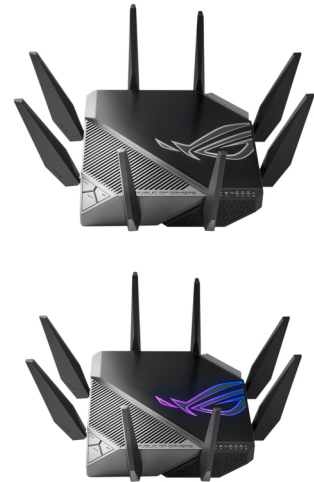

ASUS GT-AXE11000 wireless router Gigabit Ethernet Tri-band (2.4 GHz / 5 GHz / 6 GHz) Black

Brand : ASUS

Product code: 90IG06E0-MO1R00

Product name : GT-AXE11000

- Next-gen WiFi standard – World's first WiFi 6E tri-band router boosts speeds up to 11000Mbps.
 - New 6GHz frequency band – Wider channels and higher capacity delivers higher performance, lower latency, and less interference.
 - 2.5G WAN/LAN Port – All network traffic through 2.5G port is given top priority, and 2.5G port unlocks the full potential of WiFi 6.
 - Performance through engineering – Quad-core CPU, advanced cooling system and optimized antenna design for next-level computational capabilities.
 - Triple-level game acceleration – Accelerate game traffic every step of the way, from device to game server.
- 802.11a/b/g/n/ac/ax, 2.4/5/5 GHz, 1.8GHz quad-core, 110 -240 V, 50 - 60Hz, 1782 g, WAN/LAN

Network		Features	
VPN support	- VPN Client L2PT - VPN Client OVPN - VPN Client PPTP - VPN Server IPSec - VPN Server OVPN - VPN Server PPTP - VPN Fusion	Processor frequency	1800 MHz
		Processor cores	4
		Internal memory	1024 MB
		Flash memory	256 MB
		Works with Amazon Alexa	✓
		Firmware upgradeable	✓
Mobile network		Power	
3G	✗	Power source type *	AC, DC
4G	✗	AC input voltage	110 - 240 V
5G	✗	AC input frequency	50 - 60 Hz
Ports & interfaces		Output voltage	19 V
Ethernet LAN (RJ-45) ports *	5	Output current	3.42 A
USB port *	✓	Weight & dimensions	
DC-in jack	✓	Width	328 mm
Management features		Depth	328 mm
Web-based management	✓	Height	179 mm
Bandwidth control	✓	Weight	1.78 kg
Quality of Service (QoS) support	✓	Packaging data	
Wake-on-LAN ready	✓	Package width	371 mm
Reset button	✓	Package depth	387 mm
WPS push button	✓	Package height	118 mm
Intelligent Mesh technology	✓	Package weight	2.96 kg
MU-MIMO technology	✓	Package type	Box
		Number of products included	1 pc(s)
		Logistics data	
		Harmonized System (HS) code	85176990