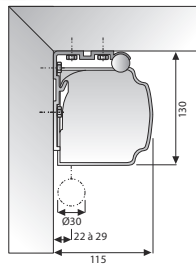

Smooth retraction with CSR

Easy Install with metal brackets

Available aspect ratios

Available screen surfaces

Available dimensions

Minimum width: 200 cm
Maximum width: 340 cm

Dimensions and product codes on **82**

Other options

- Without border

Dynamic CSR

- High quality manual projection screen featuring an anodised aluminium case and grey end caps complete with Controlled Screen Return.
- The Dynamic CSR (Controlled Screen Return) allows for the projection screen surface to retract gently into the case in a smooth and controlled manner.
- The Dynamic CSR needs to be fully extracted. There are no intermediate stopping positions.
- Easy to mount onto a wall or ceiling thanks to the supplied brackets which can be positioned laterally.
- The case and the projection screen surface can be made to exactly the right size.
- The Video (4:3), HDTV (16:9) and Wide (16:10) formats feature a 2.5 cm black border all around. The square (1:1) format does not include borders.

Aluminium case

Round slat bar

Available aspect ratios

Available screen surfaces

Available dimensions

Minimum width: 180 cm
Maximum width: 240 cm

Dimensions and product codes on **83**

Accessories