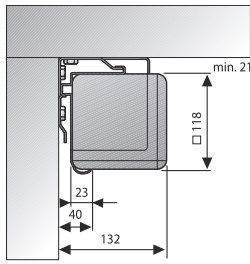

Hapro CSR

- Professional quality manual projection screen with the reliable Controlled Screen Return, available in various aspect ratios and screen surfaces.
- The special Controlled Screen Return spring mechanism for the Hapro CSR is very strong. It retracts the projection surface quickly for the first part and then slows down to roll into the case smoothly.
- The Hapro CSR needs to be fully extracted. There are no intermediate stopping positions.
- Easy to mount onto a wall or ceiling thanks to the Easy Install system.
- The case and the projection screen surface can be made to exactly the right size and the case and slat bar are available in any colour for optimal integration into any interior.
- The triangular slat bar retracts into the case for a clean finish.

Smooth retraction with CSR

Easy Install with metal brackets

Available aspect ratios

Available screen surfaces

Available dimensions

Minimum width: 200 cm
Maximum width: 340 cm

Dimensions and product codes on **82**

Other options

- Without border

Dynamic CSR

- High quality manual projection screen featuring an anodised aluminium case and grey end caps complete with Controlled Screen Return.
- The Dynamic CSR (Controlled Screen Return) allows for the projection screen surface to retract gently into the case in a smooth and controlled manner.
- The Dynamic CSR needs to be fully extracted. There are no intermediate stopping positions.
- Easy to mount onto a wall or ceiling thanks to the supplied brackets which can be positioned laterally.
- The case and the projection screen surface can be made to exactly the right size.
- The Video (4:3), HDTV (16:9) and Wide (16:10) formats feature a 2.5 cm black border all around. The square (1:1) format does not include borders.

Aluminium case

Round slat bar

Available aspect ratios

Available screen surfaces

Available dimensions

Minimum width: 180 cm
Maximum width: 240 cm

Dimensions and product codes on **83**

Accessories