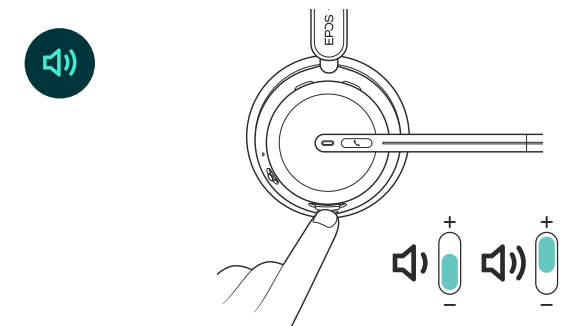

Adjusting the volume