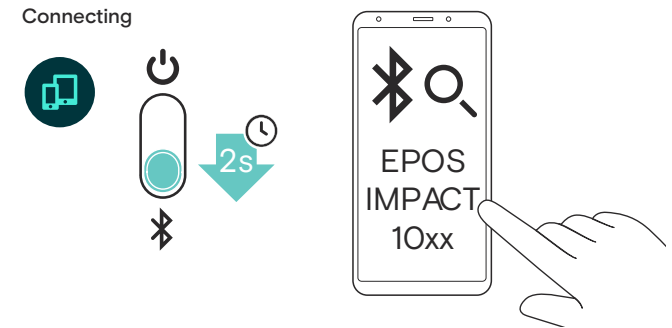

Connecting