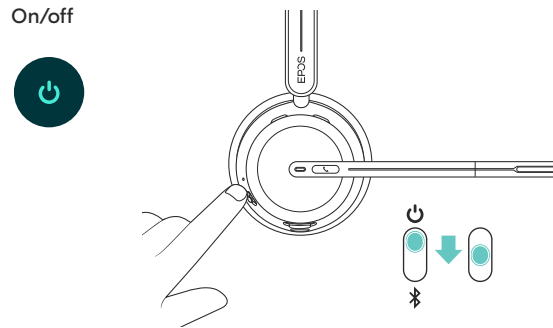

How to Use the IMPACT 1000

Adjusting and wearing the headset

Mute/unmute

On/off

Connecting

Accept/end a call

Adjusting the volume