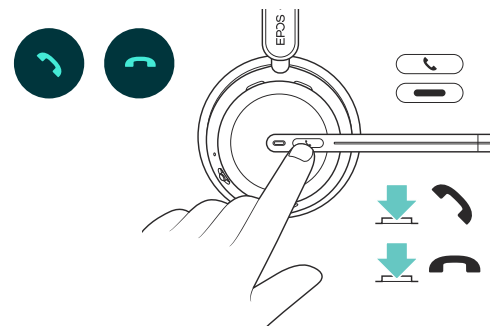

Accept/end a call