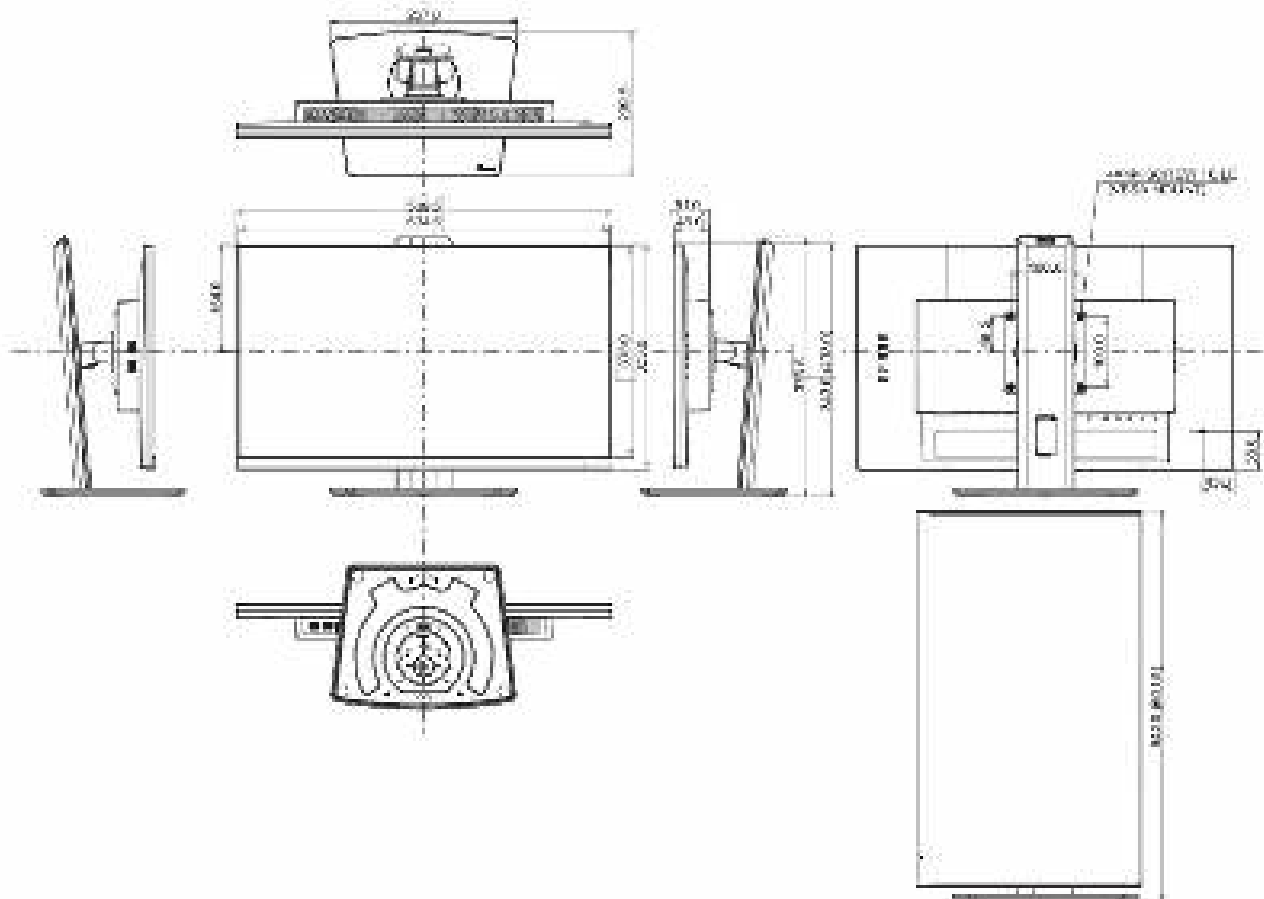

04 MECHANICAL

Display position adjustments	height, swivel, tilt, pivot (rotation both sides)
Height adjustment	150mm
Rotation (PIVOT function)	90°
Swivel stand	90°; 45° left; 45° right
Tilt angle	22° up; 5° down
VESA mounting	100 x 100mm

539.5 x 343 (493) x 209.5mm

Box dimensions W x H x D

610 x 398 x 159mm

Weight (without box)

4.9kg

EAN code

4948570122578

All trademarks and registered trademarks acknowledged. E & O E. Specification subject to change without notice. All LCD's comply with ISO-9241-307:2008 in connection with pixel defects.