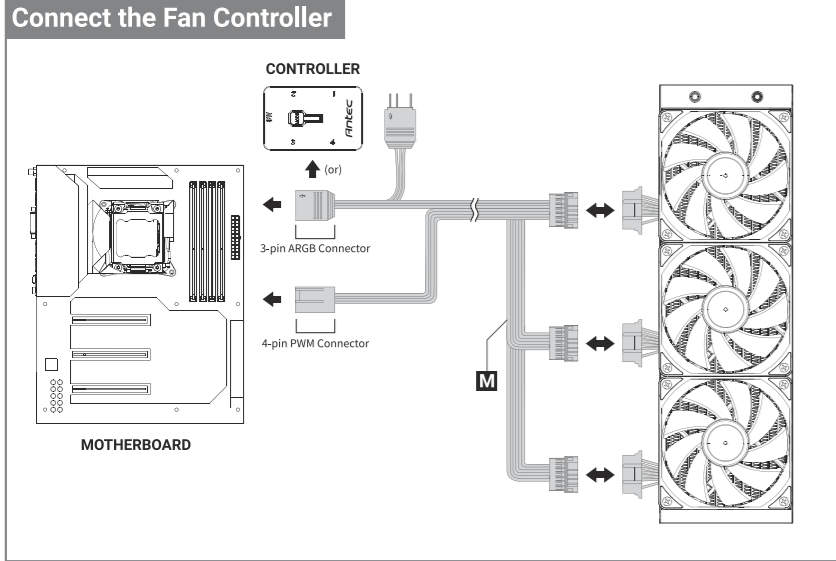

INTEL PLATFORM INSTALLATION

Intel 115X / 1200 / 1700 / 1851

Intel 115X / 1200

Intel 1700 / 1851

Intel 20XX

AMD PLATFORM INSTALLATION

AMD AM3 / AM4 / AM5

AMD TR4

INSTALL THE PUMPHEAD & FAN

RADIATOR INSTALLATION

CONTROLLER

Antec
BELIEVE IT

www.Antec.com

All rights reserved. Specifications are subject to change without prior notice. Actual products and accessories may differ from illustrations. Omissions and printing errors excepted. Content of delivery might differ in different countries or areas. Some trademarks may be claimed as the property of others.