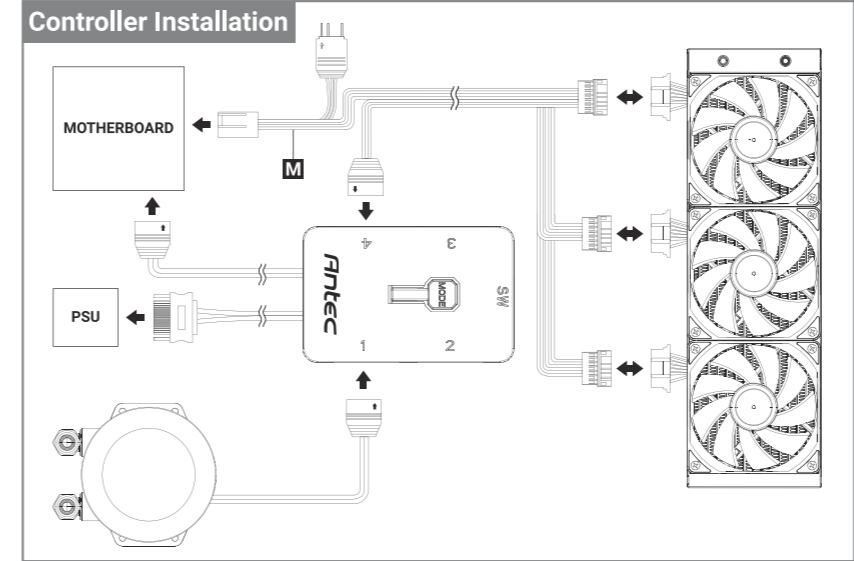

VORTEX LUM 360

MANUAL

ACCESSORIES

A  Intel Backplate x1	B  Intel Backplate x2	C  AMD Backplate x2	D  Backplate x2
E  x4	F  x4	G  x4	H  x12
I  x4	J  x12	K  x1	L  x1
M  x1	N  x1	O  x4	P  AMD TR4 Backplate x2
Q  x4	R  x3	S  x1	

INTEL PLATFORM INSTALLATION

Intel 115X / 1200 / 1700 / 1851

Intel 115X / 1200

Intel 1700 / 1851

Intel 20XX

AMD PLATFORM INSTALLATION

AMD AM3 / AM4 / AM5

AMD TR4

INSTALL THE PUMPHEAD & FAN

RADIATOR INSTALLATION

CONTROLLER

Antec
BELIEVE IT

www.Antec.com

All rights reserved. Specifications are subject to change without prior notice. Actual products and accessories may differ from illustrations. Omissions and printing errors excepted. Content of delivery might differ in different countries or areas. Some trademarks may be claimed as the property of others.