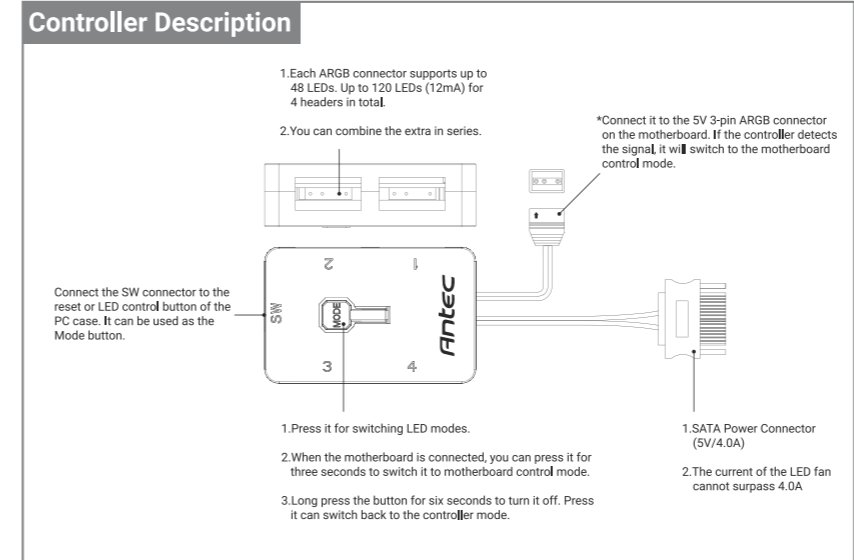

INTEL PLATFORM INSTALLATION

Intel 115X / 1200 / 1700 / 1851

Intel 115X / 1200

Intel 1700 / 1851

Intel 20XX

AMD PLATFORM INSTALLATION

AMD AM3 / AM4 / AM5

AMD TR4

INSTALL THE PUMPHEAD & FAN

RADIATOR INSTALLATION

CONTROLLER

Antec
BELIEVE IT

www.Antec.com

All rights reserved. Specifications are subject to change without prior notice. Actual products and accessories may differ from illustrations. Omissions and printing errors excepted. Content of delivery might differ in different countries or areas. Some trademarks may be claimed as the property of others.