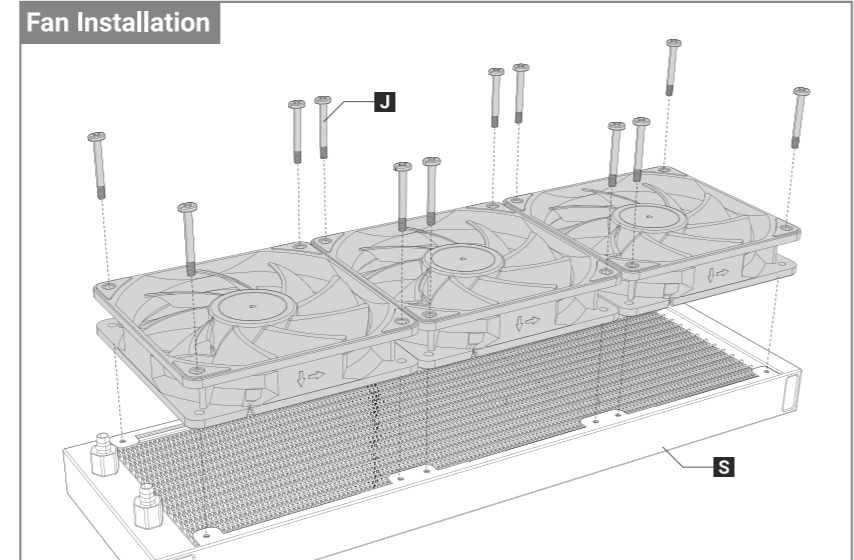

INTEL PLATFORM INSTALLATION

Intel 115X / 1200 / 1700 / 1851

Intel 115X / 1200

Intel 1700 / 1851

Intel 20XX

AMD PLATFORM INSTALLATION

AMD AM3 / AM4 / AM5

AMD TR4

INSTALL THE PUMPHEAD & FAN

RADIATOR INSTALLATION

CONTROLLER

Antec
BELIEVE IT

www.Antec.com

All rights reserved. Specifications are subject to change without prior notice. Actual products and accessories may differ from illustrations. Omissions and printing errors excepted. Content of delivery might differ in different countries or areas. Some trademarks may be claimed as the property of others.