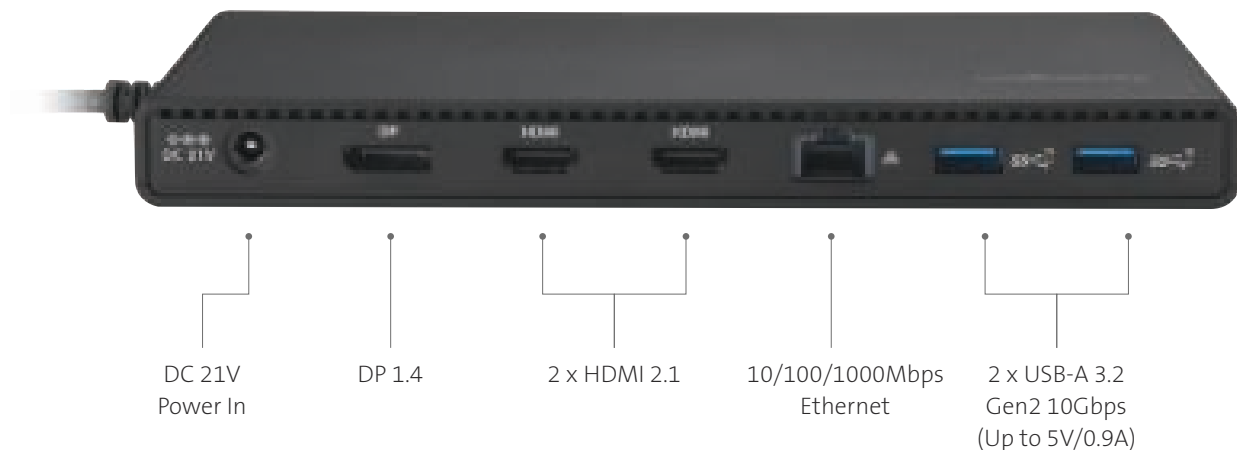

## SD4842P EQ USB-C® 10Gbps Triple Video Driver-less Docking Station with 100W Power Delivery

Part Number: K32810EU | EAN Code: 5 028252 637619

The sustainable dock for triple screens.

Ideal for professionals requiring a plug-and-play docking solution for USB-C laptops and organizations putting sustainability at the forefront, the SD4842P USB-C® 10Gbps Triple Video Docking Station amplifies visual productivity.

Expand your screens with an effortless dock that will enhance your workflow and amplify your productivity.

Features include:

- Supports up to 3 external displays (1080p @ 120Hz) via DP and HDMI®
- Composed of 73% post-consumer recycled content (PCR)
- Plug-and-play for Thunderbolt™ 4, Thunderbolt™ 3, USB4®, and USB-C® Alt-Mode
- Up to 100W laptop charging using a compact GaN technology power supply unit
- Equipped with a compact GaN technology power supply unit, it offers better power efficiency
- 5 x plug & charge USB ports, Gigabit Ethernet port, and combo audio jack
- Fixed host cable ensures reliable connection and prevents cable theft
- Up to 10Gbps data transfer speeds
- Accommodates Zero-Footprint Mounting and Kensington Security Lock
- Free Kensington Dockworks™ software
- 3-year limited warranty

## SD4842P EQ USB-C® 10Gbps Triple Video Driver-less Docking Station with 100W Power Delivery

Part Number: K32810EU | EAN Code: 5 028252 637619

Front

Back

## SD4842P EQ USB-C® 10Gbps Triple Video Driver-less Docking Station with 100W Power Delivery

Part Number: K32810EU | EAN Code: 5 028252 637619