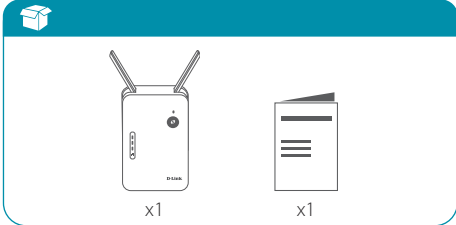

Quick Start Guide

E15

AX1500 Mesh Range Extender

<https://eu.dlink.com/support>

OPTION 1

3, 4, 5,
 <120s

OPTION 2

3, 4,
 EAGLE PRO AI
 EAGLE PRO AI