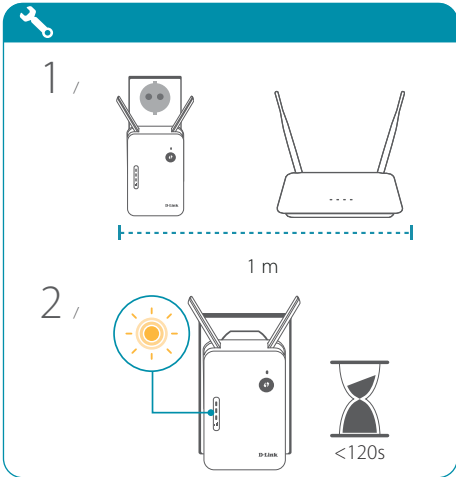

Quick Start Guide

E15

AX1500 Mesh Range Extender

<https://eu.dlink.com/support>

OPTION 1

3, 4, 5,
 <120s

OPTION 2

3, 4,
 EAGLE PRO AI
 EAGLE PRO AI