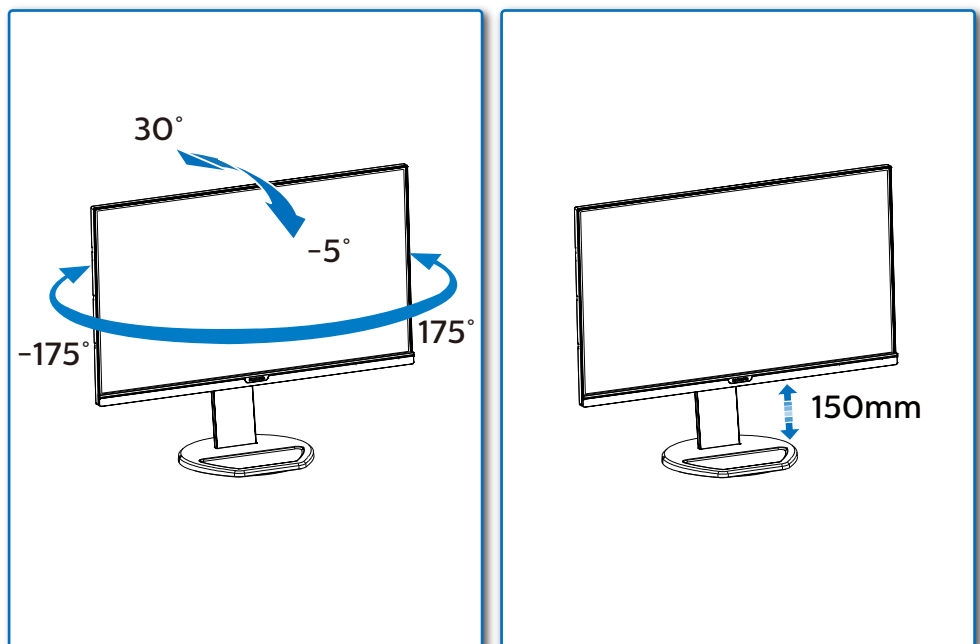

GRAPHIC DEVELOPMENT MMD	
Product name	
Project name	QSG
Project no.	
Finishing	Folded sheet
Scale	1:1
Size Speads	594 (W) x 210 (H) mm
Size	148.5 (W) x 210 (H) mm
Operator(s)	
Date amended	2018
VERSION No.	13
APPROVAL	
QC Lithographer	
Product Manager	
Date Check	
ARTWORK DOCUMENT	
Paper	80gsm White, woodfree coated
Numbers of colours	2C2C
Spotcolor	
Aftertreatment	
☐ Cropping	
☐ Coating	
☐ Varnishing	
☐ Embossing	
☐ Cutterguide	
☐ Die-cut	
☐ Binding	
☐ Glue	

5