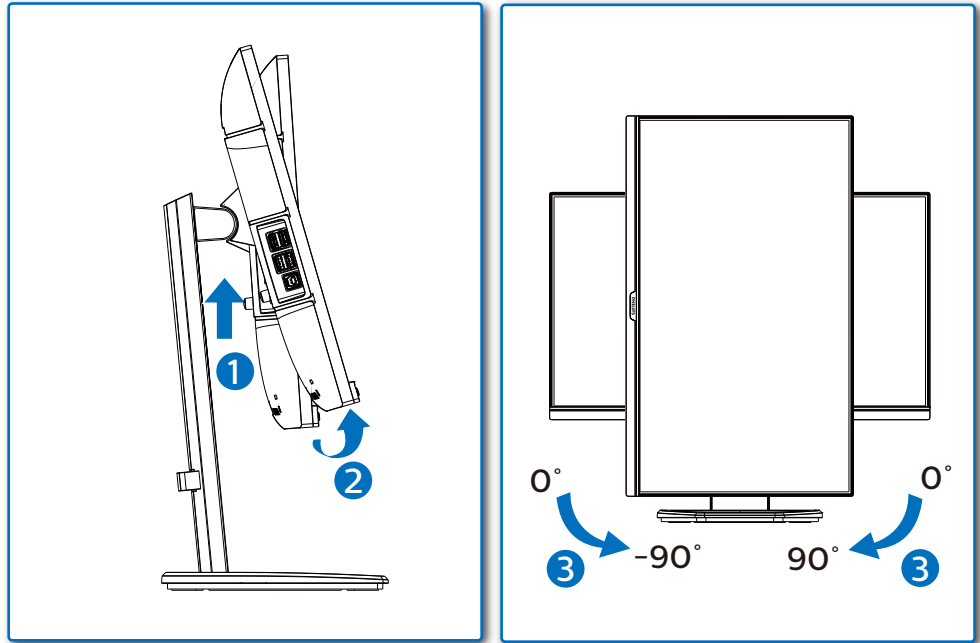

GRAPHIC DEVELOPMENT MMD	
Product name	
Project name	QSG
Project no.	
Finishing	Folded sheet
Scale	1:1
Size Speads	594 (W) x 210 (H) mm
Size	148.5 (W) x 210 (H) mm
Operator(s)	
Date amended	2018
VERSION No.	13
APPROVAL	
QC Lithographer	
Product Manager	
Date Check	
ARTWORK DOCUMENT	
Paper	80gsm White, woodfree coated
Numbers of colours	2C2C
Spotcolor	
Aftertreatment	
☐ Cropping	
☐ Coating	
☐ Varnishing	
☐ Embossing	
☐ Cutterguide	
☐ Die-cut	
☐ Binding	
☐ Glue	

5