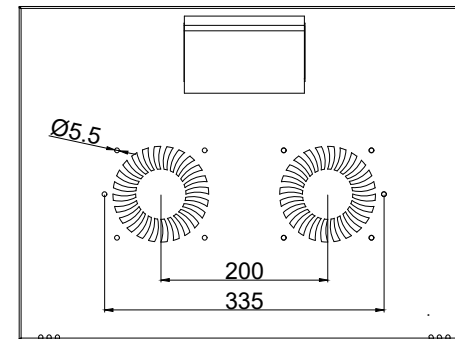

WIDTH OF WALL CABINET

DEPTH OF WALL CABINET

WIDTH OF HANGING HOLE

7U-HEIGHT: 375 MM
 9U-HEIGHT: 460 MM
 12U-HEIGHT: 595 MM
 THICKNESS: 1.2 MM

PROFILE RAIL MOUNTING DIMENSIONS

VENTILATION SLOT TYPE AND SIZES