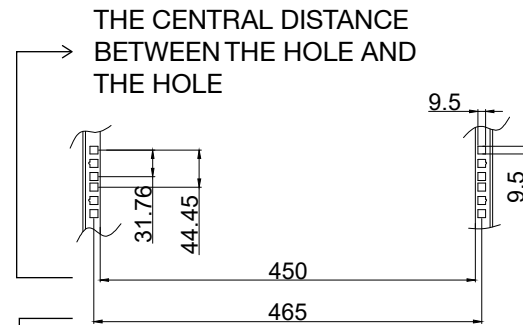

WIDTH OF WALL CABINET

DEPTH OF WALL CABINET

WIDTH OF HANGING HOLE

7U-HEIGHT: 375 MM
 9U-HEIGHT: 460 MM
 12U-HEIGHT: 595 MM
 THICKNESS: 1.2 MM

PROFILE RAIL MOUNTING DIMENSIONS

VENTILATION SLOT TYPE AND SIZES