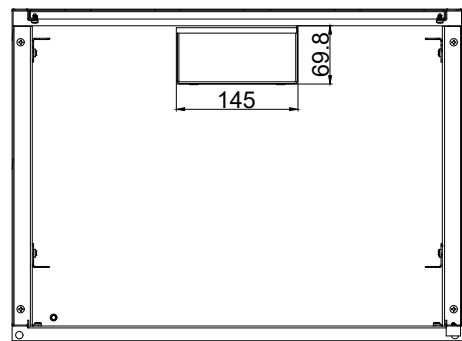

DN-19 07U-S-1 (4016032331698)
 DN-19 07-U-S-SW (4016032257592)
 DN-19-07U-S-PD (4016032432524)
 DN-19 09-U-S-1 (4016032330950)
 DN-19 09-U-S-SW (4016032257608)

DN-19-09U-S-PD (4016032432548)
 DN-19 12-U-S-1 (4016032330967)
 DN-19 12-U-S-SW (4016032257615)
 DN-19-12U-S-PD (4016032432562)

WIDTH OF WALL CABINET

DEPTH OF WALL CABINET

WIDTH OF HANGING HOLE

7U-HEIGHT: 375 MM
 9U-HEIGHT: 460 MM
 12U-HEIGHT: 595 MM
 THICKNESS: 1.2 MM

PROFILE RAIL MOUNTING DIMENSIONS

VENTILATION SLOT TYPE AND SIZES