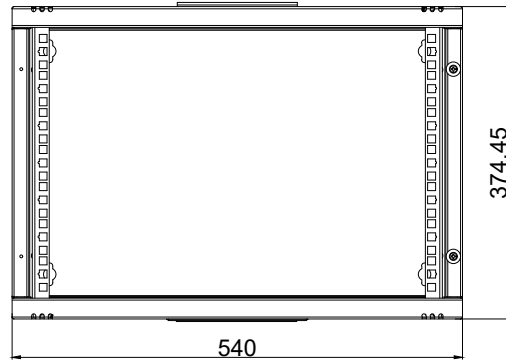

DN-19 07U-S-1 (4016032331698)
 DN-19 07-U-S-SW (4016032257592)
 DN-19-07U-S-PD (4016032432524)
 DN-19 09-U-S-1 (4016032330950)
 DN-19 09-U-S-SW (4016032257608)

DN-19-09U-S-PD (4016032432548)
 DN-19 12-U-S-1 (4016032330967)
 DN-19 12-U-S-SW (4016032257615)
 DN-19-12U-S-PD (4016032432562)

WIDTH OF WALL CABINET

DEPTH OF WALL CABINET

WIDTH OF HANGING HOLE

7U-HEIGHT: 375 MM
 9U-HEIGHT: 460 MM
 12U-HEIGHT: 595 MM
 THICKNESS: 1.2 MM

PROFILE RAIL MOUNTING DIMENSIONS

VENTILATION SLOT TYPE AND SIZES