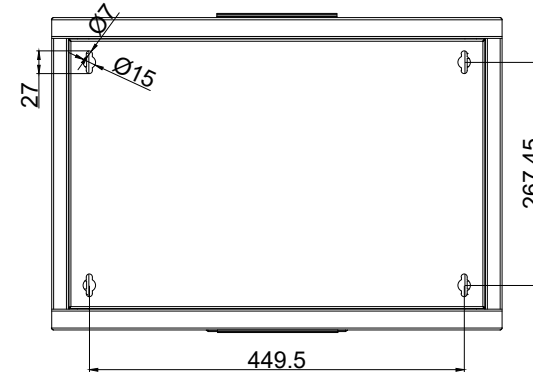

DN-19 07U-S-1 (4016032331698)
 DN-19 07-U-S-SW (4016032257592)
 DN-19-07U-S-PD (4016032432524)
 DN-19 09-U-S-1 (4016032330950)
 DN-19 09-U-S-SW (4016032257608)

DN-19-09U-S-PD (4016032432548)
 DN-19 12-U-S-1 (4016032330967)
 DN-19 12-U-S-SW (4016032257615)
 DN-19-12U-S-PD (4016032432562)

WIDTH OF WALL CABINET

DEPTH OF WALL CABINET

WIDTH OF HANGING HOLE

7U-HEIGHT: 375 MM
 9U-HEIGHT: 460 MM
 12U-HEIGHT: 595 MM
 THICKNESS: 1.2 MM

PROFILE RAIL MOUNTING DIMENSIONS

VENTILATION SLOT TYPE AND SIZES