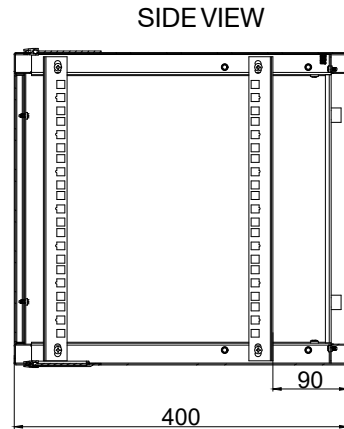

DN-19 07U-S-1 (4016032331698)
 DN-19 07-U-S-SW (4016032257592)
 DN-19-07U-S-PD (4016032432524)
 DN-19 09-U-S-1 (4016032330950)
 DN-19 09-U-S-SW (4016032257608)

DN-19-09U-S-PD (4016032432548)
 DN-19 12-U-S-1 (4016032330967)
 DN-19 12-U-S-SW (4016032257615)
 DN-19-12U-S-PD (4016032432562)

WIDTH OF WALL CABINET

DEPTH OF WALL CABINET

WIDTH OF HANGING HOLE

7U-HEIGHT: 375 MM
 9U-HEIGHT: 460 MM
 12U-HEIGHT: 595 MM
 THICKNESS: 1.2 MM

PROFILE RAIL MOUNTING DIMENSIONS

VENTILATION SLOT TYPE AND SIZES