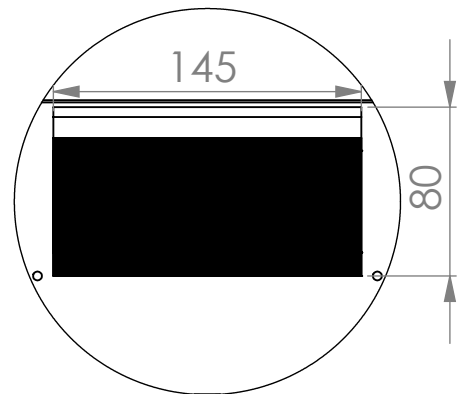

Top view

Bottom view

Front view

Side view

Front inside view

Rear view

DN-49100, DN-49101, DN-49102,
DN-49103, DN-49104, DN-49105

Top view

Bottom view

Front view

Side view

Front inside view

Rear view

Isometric views

Rack rail
mounting dimensions

10" cabinet
in the top view

Detail A

Isometric views

Rack rail
mounting dimensions

10" cabinet
in the top view

Detail A

Isometric views

Rack rail
mounting dimensions

10" cabinet
in the top view