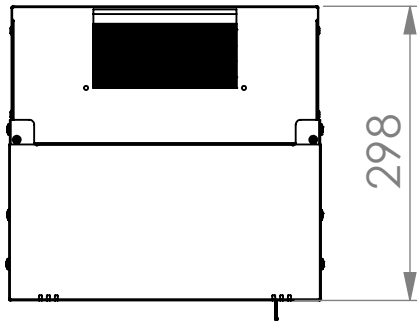

DN-49100, DN-49101, DN-49102,
DN-49103, DN-49104, DN-49105

Top view

Bottom view

Front view

Side view

Front inside view

Rear view

DN-49100, DN-49101, DN-49102,
DN-49103, DN-49104, DN-49105

Top view

Bottom view

Front view

Side view

Front inside view

Rear view

Isometric views

Rack rail
mounting dimensions

10" cabinet
in the top view

Detail A

Isometric views

Rack rail
mounting dimensions

10" cabinet
in the top view

Detail A

DN-49100, DN-49101, DN-49102,
DN-49103, DN-49104, DN-49105

Isometric views

Rack rail
mounting dimensions

10" cabinet
in the top view

Detail A

Exploded view

Accessory
option-PVC
gland plate

Exploded view

Exploded view