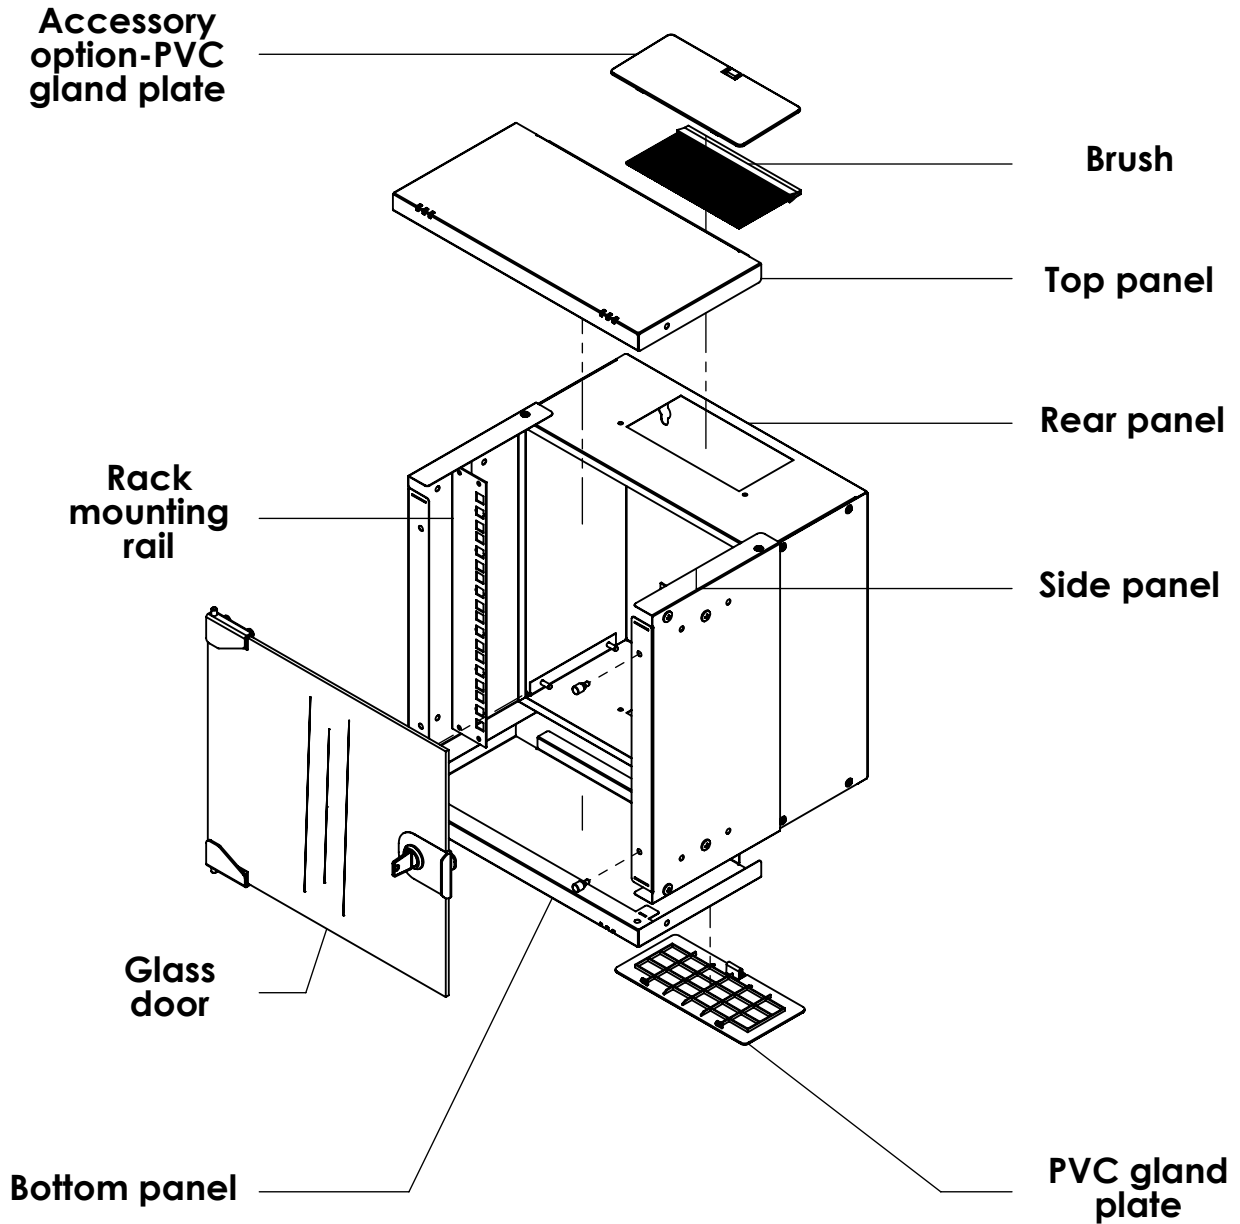

Top view

Bottom view

Front view

Side view

Front inside view

Rear view

Isometric views

Rack rail
mounting dimensions

10" cabinet
in the top view

Detail A

Isometric views

Rack rail
mounting dimensions

10" cabinet
in the top view

Detail A

DN-49100, DN-49101, DN-49102,
DN-49103, DN-49104, DN-49105

Isometric views

Rack rail
mounting dimensions

10" cabinet
in the top view

Detail A

Exploded view

Accessory
option-PVC
gland plate

Exploded view

Exploded view