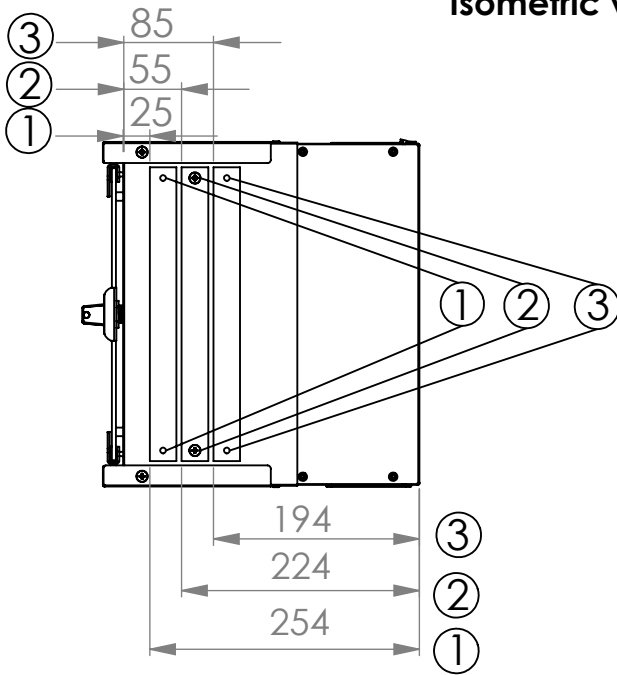

DN-49100, DN-49101, DN-49102,
DN-49103, DN-49104, DN-49105

Top view

Bottom view

Front view

Side view

Front inside view

Rear view

DN-49100, DN-49101, DN-49102,
DN-49103, DN-49104, DN-49105

Top view

Bottom view

Front view

Side view

Front inside view

Rear view

Isometric views

Rack rail
mounting dimensions

10" cabinet
in the top view

Detail A

Isometric views

Rack rail
mounting dimensions

10" cabinet
in the top view

Detail A

DN-49100, DN-49101, DN-49102,
DN-49103, DN-49104, DN-49105

Isometric views

Rack rail
mounting dimensions

10" cabinet
in the top view

Detail A

Exploded view

Accessory
option-PVC
gland plate

Exploded view

Exploded view