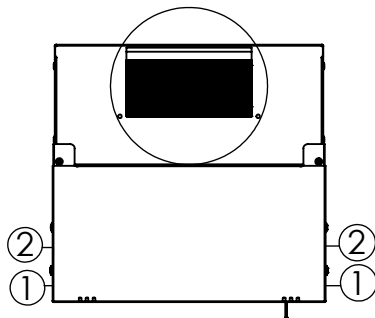

Top view

Bottom view

Front view

Side view

Front inside view

Rear view

Isometric views

Rack rail
mounting dimensions

10" cabinet
in the top view

Detail A

Isometric views

Rack rail
mounting dimensions

10" cabinet
in the top view

Detail A

DN-49100, DN-49101, DN-49102,
DN-49103, DN-49104, DN-49105

Isometric views

Rack rail
mounting dimensions

10" cabinet
in the top view

Detail A

Exploded view

Accessory
option-PVC
gland plate

Exploded view

Exploded view