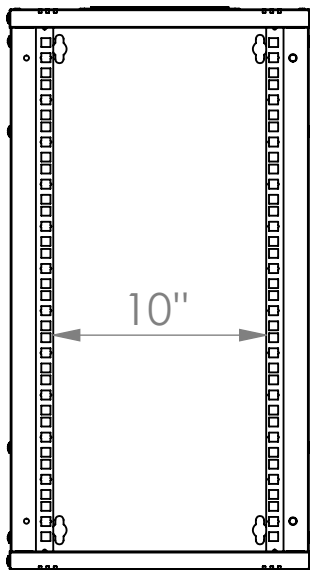

DN-49100, DN-49101, DN-49102,
DN-49103, DN-49104, DN-49105

Top view

Bottom view

Front view

Side view

Front inside view

Rear view

DN-49100, DN-49101, DN-49102,
DN-49103, DN-49104, DN-49105

Top view

Bottom view

Front view

Side view

Front inside view

Rear view

Isometric views

Rack rail
mounting dimensions

10" cabinet
in the top view

Detail A

Isometric views

Rack rail
mounting dimensions

10" cabinet
in the top view

Detail A

DN-49100, DN-49101, DN-49102,
DN-49103, DN-49104, DN-49105

Isometric views

Rack rail
mounting dimensions

10" cabinet
in the top view

Detail A

Exploded view

Accessory
option-PVC
gland plate

Exploded view

Exploded view