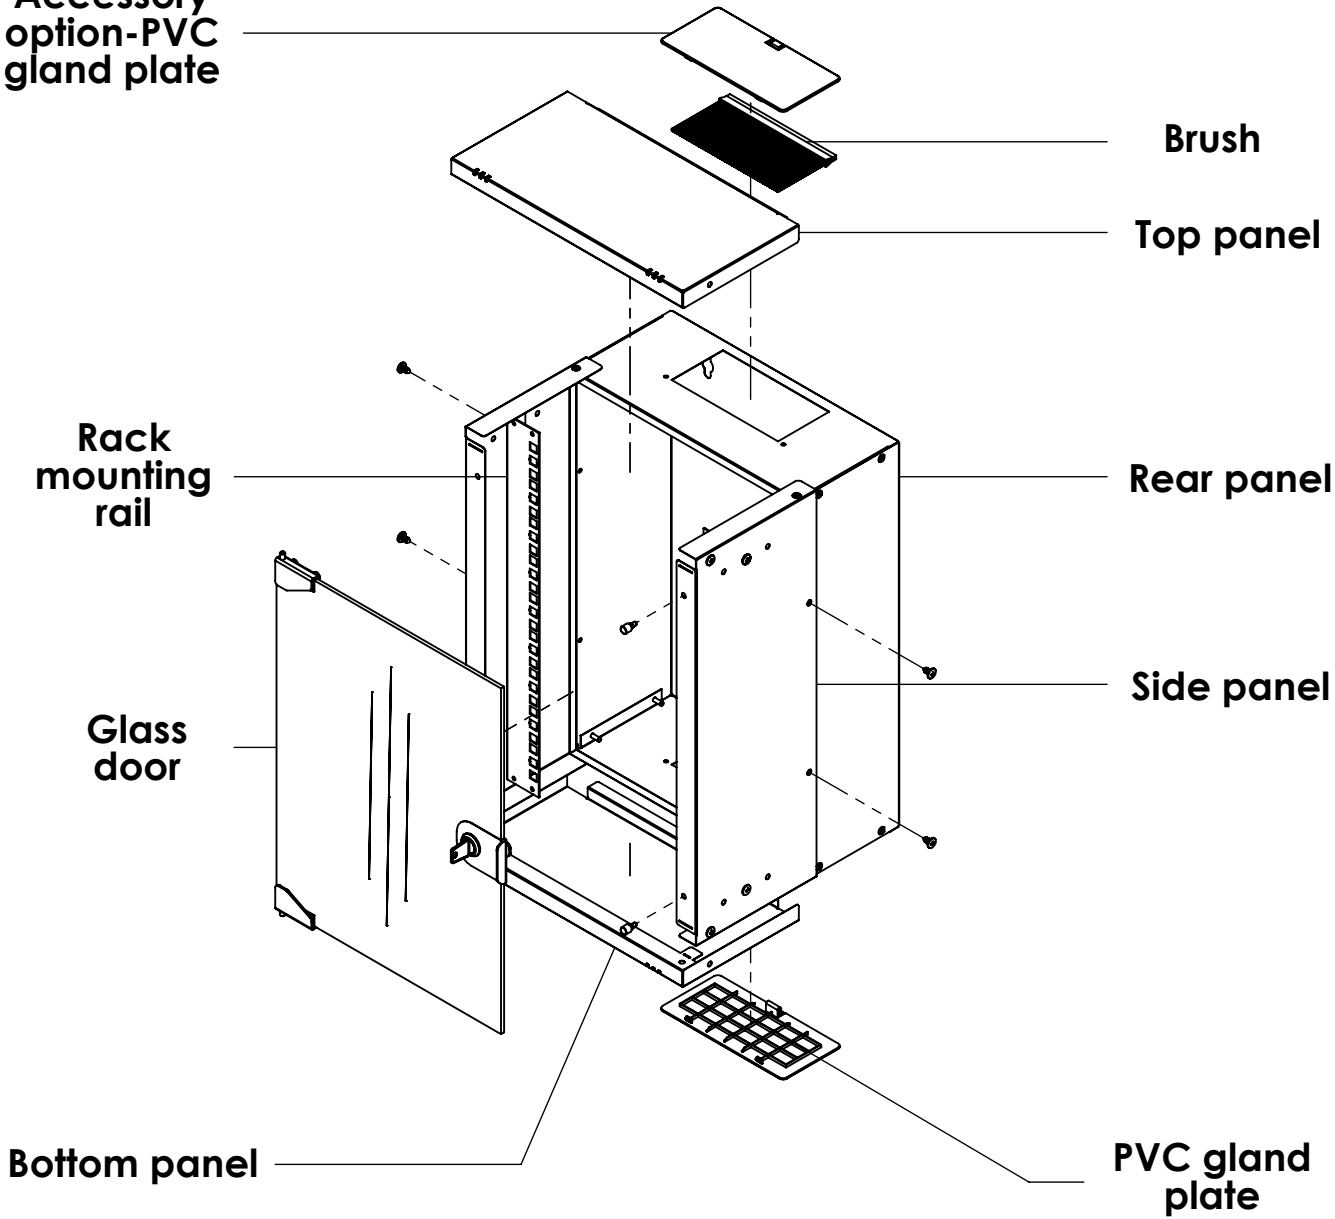

Top view

Bottom view

Front view

Side view

Front inside view

Rear view

Isometric views

Rack rail
mounting dimensions

10" cabinet
in the top view

Detail A

Isometric views

Rack rail
mounting dimensions

10" cabinet
in the top view

Detail A

DN-49100, DN-49101, DN-49102,
DN-49103, DN-49104, DN-49105

Isometric views

Rack rail
mounting dimensions

10" cabinet
in the top view

Detail A

Exploded view

Accessory
option-PVC
gland plate

Exploded view

Exploded view