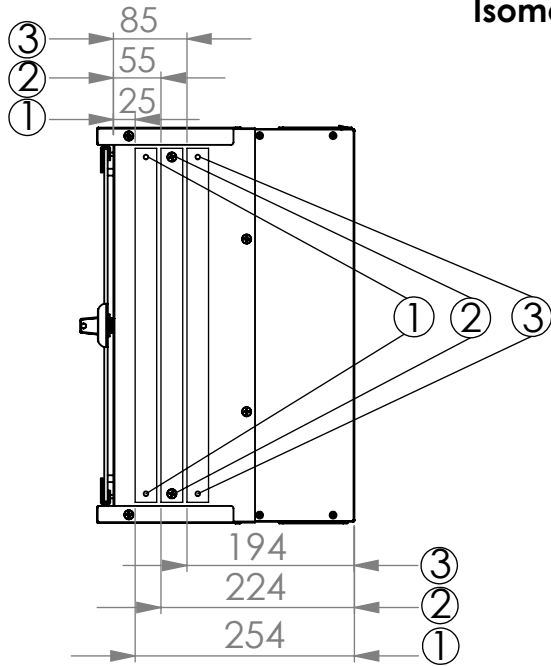

DN-49100, DN-49101, DN-49102,
DN-49103, DN-49104, DN-49105

Top view

Bottom view

Front view

Side view

Front inside view

Rear view

DN-49100, DN-49101, DN-49102,
DN-49103, DN-49104, DN-49105

Top view

Bottom view

Front view

Side view

Front inside view

Rear view

Isometric views

Rack rail
mounting dimensions

10" cabinet
in the top view

Detail A

Isometric views

Rack rail
mounting dimensions

10" cabinet
in the top view

Detail A

DN-49100, DN-49101, DN-49102,
DN-49103, DN-49104, DN-49105

Isometric views

Rack rail
mounting dimensions

10" cabinet
in the top view

Detail A

Exploded view

Accessory
option-PVC
gland plate

Exploded view

Exploded view