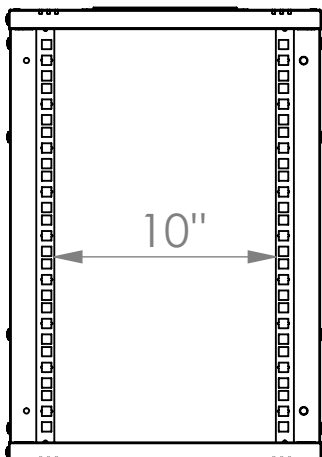

DN-49100, DN-49101, DN-49102,
DN-49103, DN-49104, DN-49105

Top view

Bottom view

Front view

Side view

Front inside view

Rear view

DN-49100, DN-49101, DN-49102,
DN-49103, DN-49104, DN-49105

Top view

Bottom view

Front view

Side view

Front inside view

Rear view

Isometric views

Rack rail
mounting dimensions

10" cabinet
in the top view

Detail A

Isometric views

Rack rail
mounting dimensions

10" cabinet
in the top view

Detail A

DN-49100, DN-49101, DN-49102,
DN-49103, DN-49104, DN-49105

Isometric views

Rack rail
mounting dimensions

10" cabinet
in the top view

Detail A

Exploded view

Accessory
option-PVC
gland plate

Exploded view

Exploded view