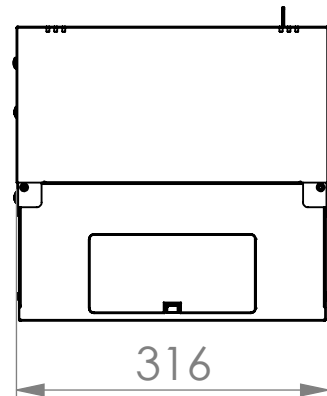

DN-49100, DN-49101, DN-49102,
DN-49103, DN-49104, DN-49105

Top view

Bottom view

Front view

Side view

Front inside view

Rear view

DN-49100, DN-49101, DN-49102,
DN-49103, DN-49104, DN-49105

Top view

Bottom view

Front view

Side view

Front inside view

Rear view

Isometric views

Rack rail
mounting dimensions

10" cabinet
in the top view

Detail A

Isometric views

Rack rail
mounting dimensions

10" cabinet
in the top view

Detail A

DN-49100, DN-49101, DN-49102,
DN-49103, DN-49104, DN-49105

Isometric views

Rack rail
mounting dimensions

10" cabinet
in the top view

Detail A

Exploded view

Accessory
option-PVC
gland plate

Exploded view

Exploded view