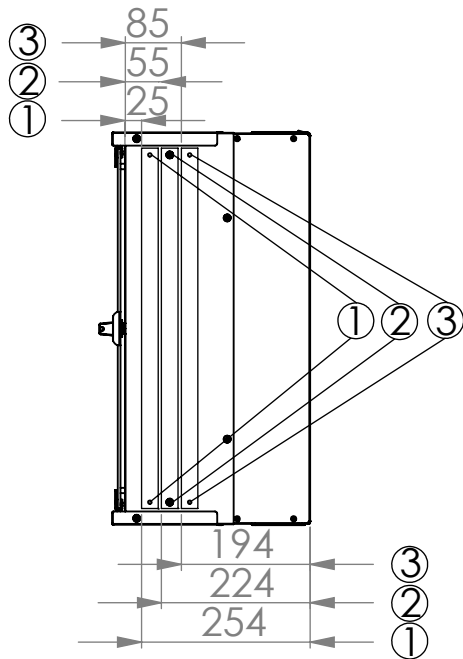

Top view

Bottom view

Front view

Side view

Front inside view

Rear view

Isometric views

Rack rail
mounting dimensions

10" cabinet
in the top view

Detail A

Isometric views

Rack rail
mounting dimensions

10" cabinet
in the top view

Detail A

DN-49100, DN-49101, DN-49102,
DN-49103, DN-49104, DN-49105

Isometric views

Rack rail
mounting dimensions

10" cabinet
in the top view

Detail A

Exploded view

Accessory
option-PVC
gland plate

Exploded view

Exploded view