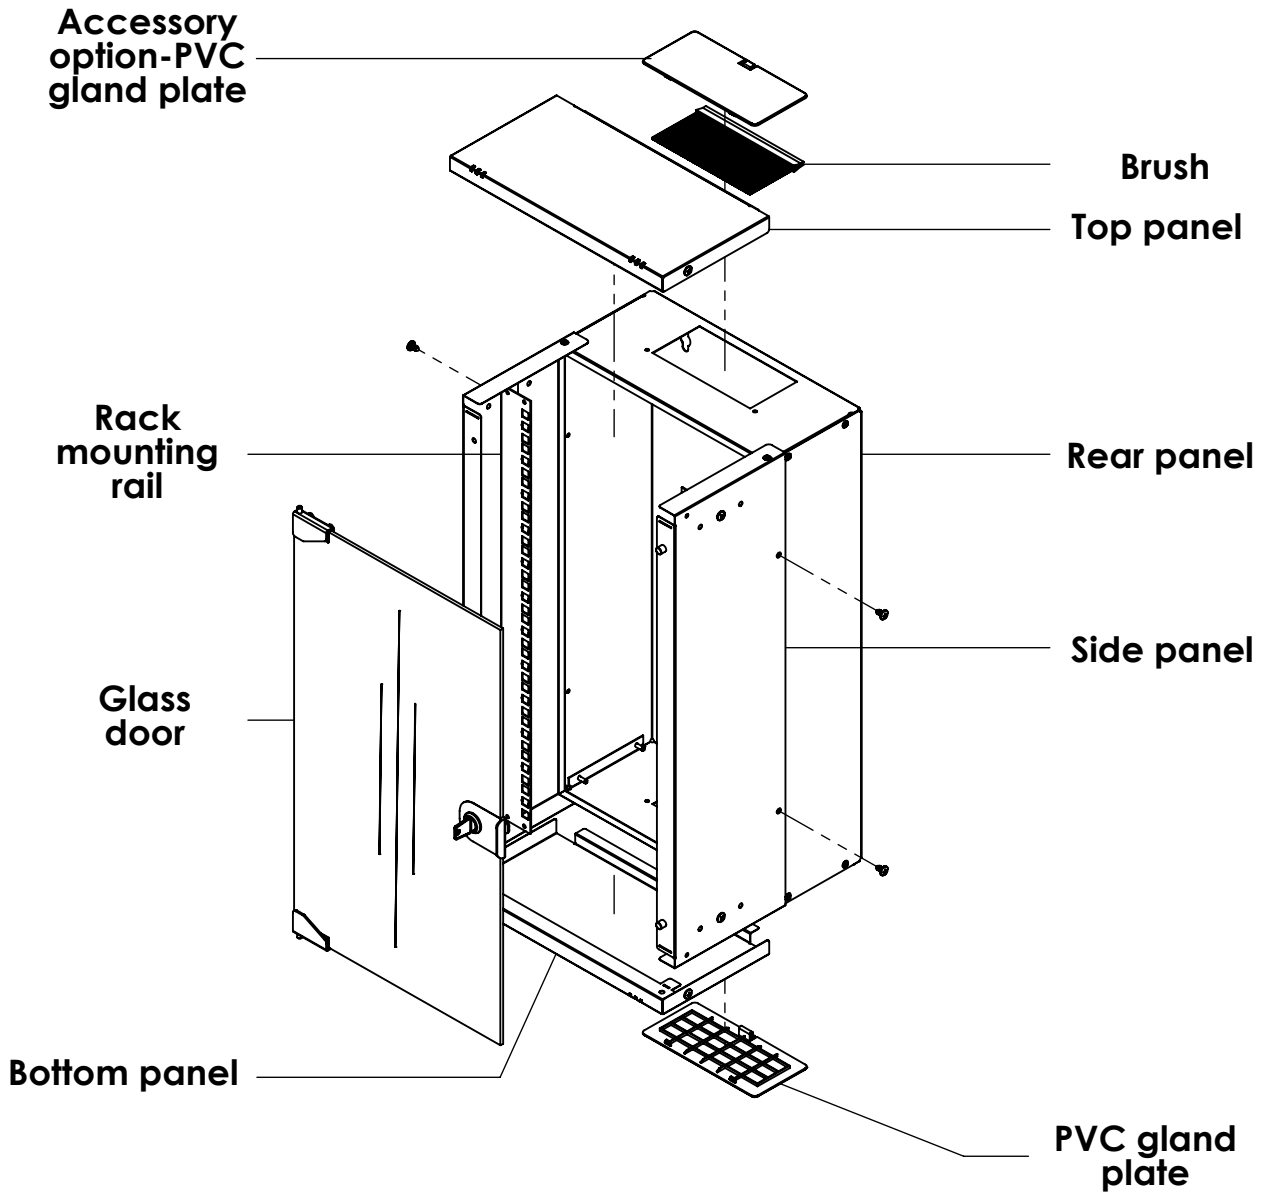

Top view

Bottom view

Front view

Side view

Front inside view

Rear view

Isometric views

Rack rail
mounting dimensions

10" cabinet
in the top view

Detail A

Isometric views

Rack rail
mounting dimensions

10" cabinet
in the top view

Detail A

DN-49100, DN-49101, DN-49102,
DN-49103, DN-49104, DN-49105

Isometric views

Rack rail
mounting dimensions

10" cabinet
in the top view

Detail A

Exploded view

Accessory
option-PVC
gland plate

Exploded view

Exploded view