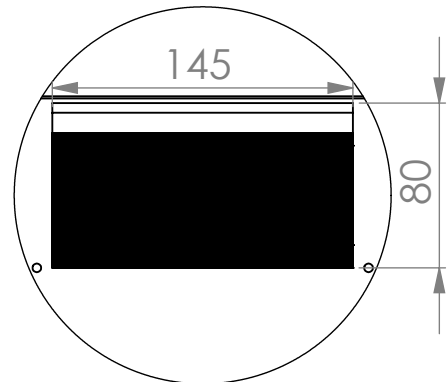

Top view

Bottom view

Front view

Side view

Front inside view

Rear view

Isometric views

Rack rail
mounting dimensions

10" cabinet
in the top view

Detail A

Isometric views

Rack rail
mounting dimensions

10" cabinet
in the top view

Detail A

DN-49100, DN-49101, DN-49102,
DN-49103, DN-49104, DN-49105

Isometric views

Rack rail
mounting dimensions

10" cabinet
in the top view

Detail A

Exploded view

Accessory
option-PVC
gland plate

Exploded view

Exploded view