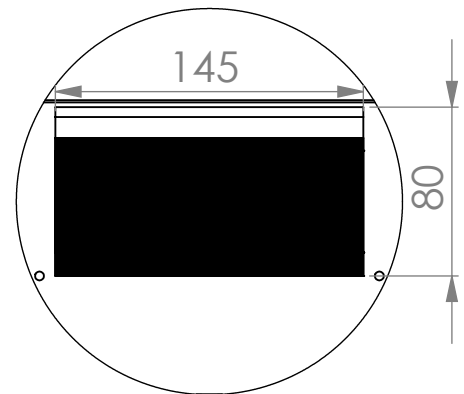

DN-49100, DN-49101, DN-49102,
DN-49103, DN-49104, DN-49105

Top view

Bottom view

Front view

Side view

Front inside view

Rear view

DN-49100, DN-49101, DN-49102,
DN-49103, DN-49104, DN-49105

Top view

Bottom view

Front view

Side view

Front inside view

Rear view

Isometric views

Rack rail
mounting dimensions

10" cabinet
in the top view

Detail A

Isometric views

Rack rail
mounting dimensions

10" cabinet
in the top view

Detail A

DN-49100, DN-49101, DN-49102,
DN-49103, DN-49104, DN-49105

Isometric views

Rack rail
mounting dimensions

10" cabinet
in the top view

Detail A

Exploded view

Accessory
option-PVC
gland plate

Exploded view

Exploded view