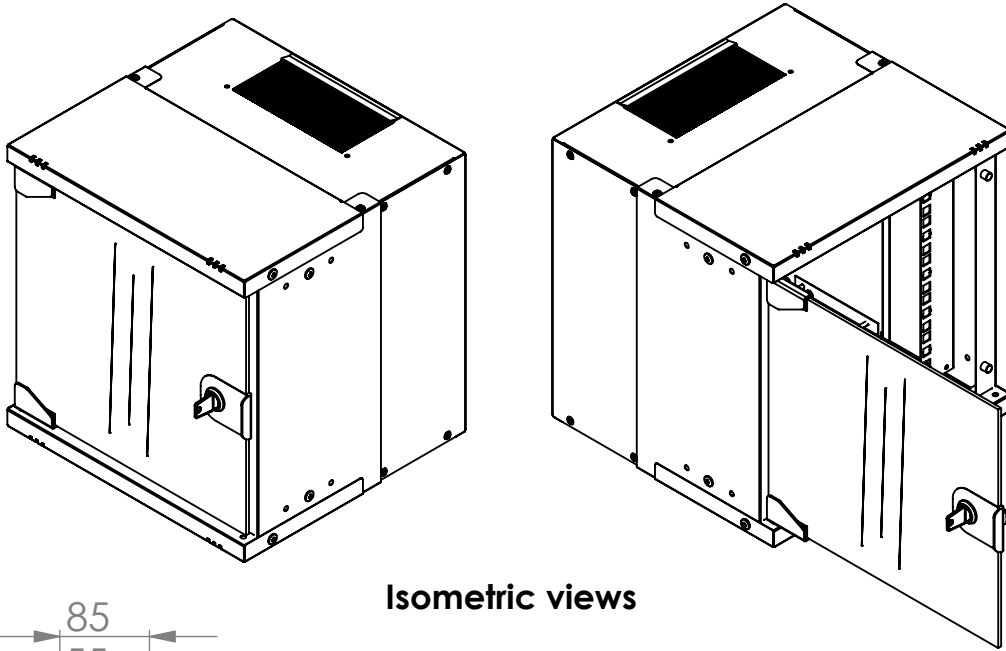

DN-49100, DN-49101, DN-49102,
DN-49103, DN-49104, DN-49105

Top view

Bottom view

Front view

Side view

Front inside view

Rear view

DN-49100, DN-49101, DN-49102,
DN-49103, DN-49104, DN-49105

Top view

Bottom view

Front view

Side view

Front inside view

Rear view

Isometric views

Rack rail
mounting dimensions

10" cabinet
in the top view

Detail A

Isometric views

Rack rail
mounting dimensions

10" cabinet
in the top view

Detail A

DN-49100, DN-49101, DN-49102,
DN-49103, DN-49104, DN-49105

Isometric views

Rack rail
mounting dimensions

10" cabinet
in the top view

Detail A

Exploded view

Accessory
option-PVC
gland plate

Exploded view

Exploded view