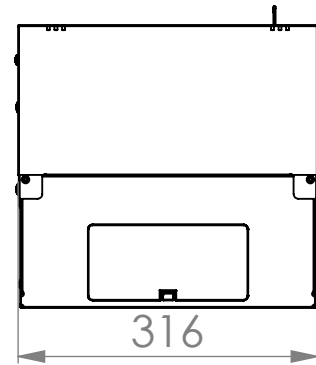

DN-49100, DN-49101, DN-49102,
DN-49103, DN-49104, DN-49105

Top view

Bottom view

Front view

Side view

Front inside view

Rear view

DN-49100, DN-49101, DN-49102,
DN-49103, DN-49104, DN-49105

Top view

Bottom view

Front view

Side view

Front inside view

Rear view

Isometric views

Rack rail
mounting dimensions

10" cabinet
in the top view

Detail A

Isometric views

Rack rail
mounting dimensions

10" cabinet
in the top view

Detail A

DN-49100, DN-49101, DN-49102,
DN-49103, DN-49104, DN-49105

Isometric views

Rack rail
mounting dimensions

10" cabinet
in the top view

Detail A

Exploded view

Accessory
option-PVC
gland plate

Exploded view

Exploded view