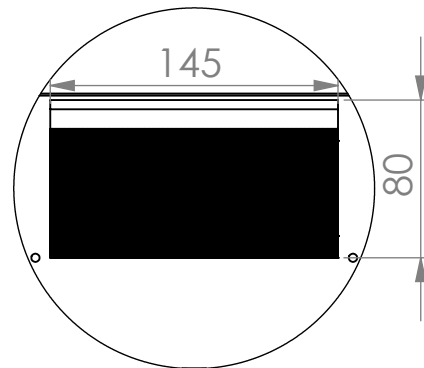

Top view

Bottom view

Front view

Side view

Front inside view

Rear view

Isometric views

Rack rail
mounting dimensions

10" cabinet
in the top view

Detail A

Isometric views

Rack rail
mounting dimensions

10" cabinet
in the top view

Detail A

DN-49100, DN-49101, DN-49102,
DN-49103, DN-49104, DN-49105

Isometric views

Rack rail
mounting dimensions

10" cabinet
in the top view

Detail A

Exploded view

Accessory
option-PVC
gland plate

Exploded view

Exploded view