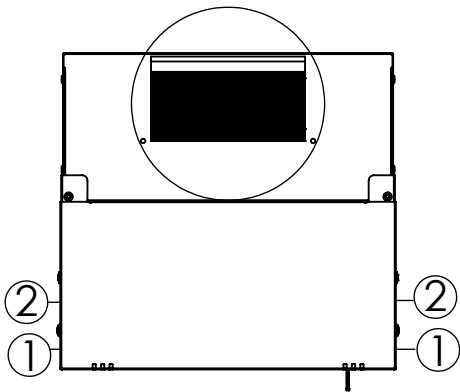

Top view

Bottom view

Front view

Side view

Front inside view

Rear view

Isometric views

Rack rail
mounting dimensions

10" cabinet
in the top view

Detail A

Isometric views

Rack rail
mounting dimensions

10" cabinet
in the top view

Detail A

DN-49100, DN-49101, DN-49102,
DN-49103, DN-49104, DN-49105

Isometric views

Rack rail
mounting dimensions

10" cabinet
in the top view

Detail A

Exploded view

Accessory
option-PVC
gland plate

Exploded view

Exploded view