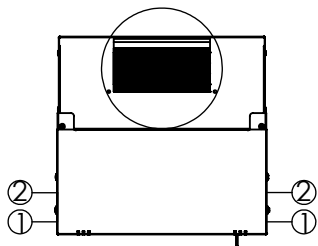

Top view

Bottom view

Front view

Side view

Front inside view

Rear view

Isometric views

Rack rail
mounting dimensions

10" cabinet
in the top view

Detail A

Isometric views

Rack rail
mounting dimensions

10" cabinet
in the top view

Detail A

DN-49100, DN-49101, DN-49102,
DN-49103, DN-49104, DN-49105

Isometric views

Rack rail
mounting dimensions

10" cabinet
in the top view

Detail A

Exploded view

Accessory
option-PVC
gland plate

Exploded view

Exploded view