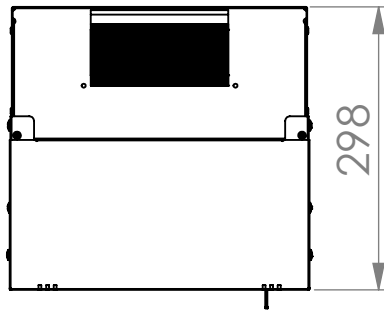

DN-49100, DN-49101, DN-49102,
DN-49103, DN-49104, DN-49105

Top view

Bottom view

Front view

Side view

Front inside view

Rear view

DN-49100, DN-49101, DN-49102,
DN-49103, DN-49104, DN-49105

Top view

Bottom view

Front view

Side view

Front inside view

Rear view

Isometric views

Rack rail
mounting dimensions

10" cabinet
in the top view

Detail A

Isometric views

Rack rail
mounting dimensions

10" cabinet
in the top view

Detail A

DN-49100, DN-49101, DN-49102,
DN-49103, DN-49104, DN-49105

Isometric views

Rack rail
mounting dimensions

10" cabinet
in the top view

Detail A

Exploded view

Accessory
option-PVC
gland plate

Exploded view

Exploded view