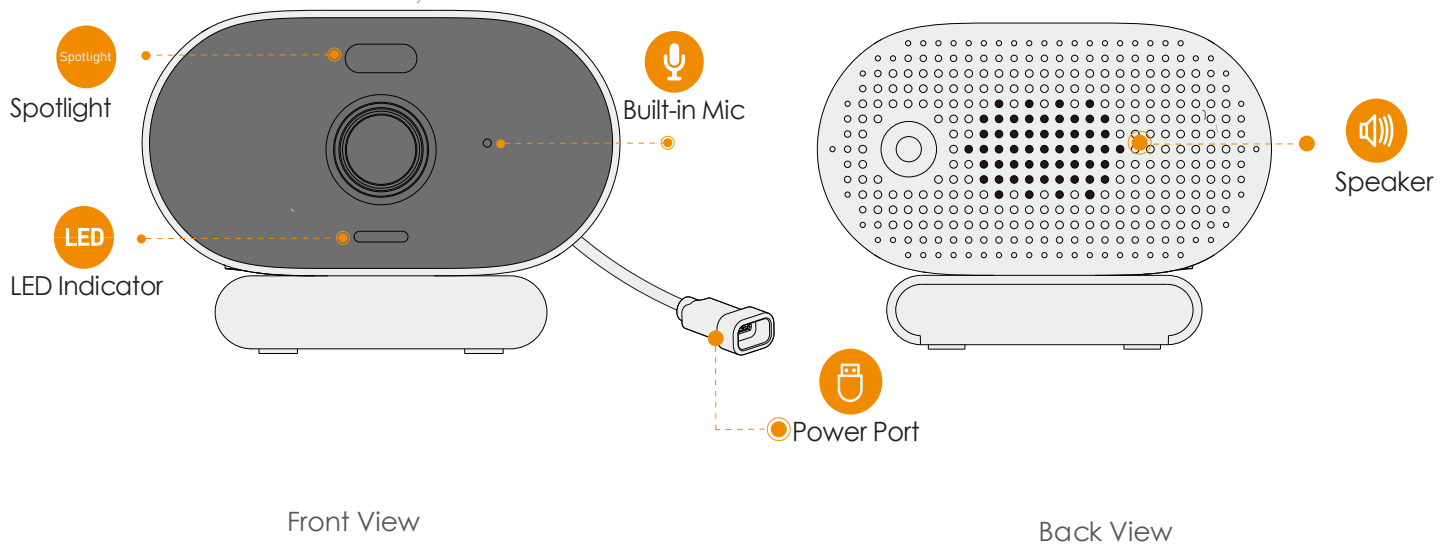

Specifications

Camera

1/2.8" 2Megapixel Progressive CMOS
2MP(1920 x 1080)
Night Vision: 20m(66ft) IR Distance
2.8mm Fixed Lens
Field of View : 97° (H), 52° (V), 114° (D)

Video & Audio

Video Compression : H.265/H.264
Up to 25/30fps Frame Rate
8x Digital Zoom
Two-way Audio

Notice Management

Motion Detection
Human Detection
Configurable Region
Abnormal Sound Alarm

Network

Wi-Fi:IEEE802.11b/g/n,50m Open Field
Imou App: iOS, Android
onvif

Auxiliary Interface

Micro SD Card Slot (up to 256GB)
Built-in Mic & Speaker
Reset Button

General

DC 5V1A Power Supply
Power Consumption:< 3.5W
Working Environment:-20° C~+45° C, Less Than 95%RH
Device Dimensions: 72 x 51 x 52mm (2.83 x 2.00 x 2.04 inch)
Device Weight: 120g
CE, FCC

What's in the box

- 1x Camera
- 1x Quick Start Guide
- 1x Power Adapter
- 1x Power Cable
- 1x Screw Package
- 1x Mounting Plate
- 1x Installation Position Map