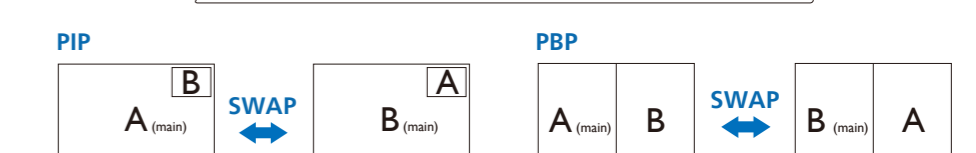

5

Register your product and get support at www.philips.com/support

FAQ

Software

User Manual

Version: 34B2U3600Q1WWT
2024 © TOP Victory Investments Ltd. All rights reserved.

HDMI
The terms HDMI, HDMI High-Definition Multimedia Interface, HDMI Trade Dress and the HDMI Logos are trademarks or registered trademarks of HDMI Licensing Administrator, Inc.

www.philips.com

Energy Labelling
34B2U3600C

Printed in China

H41G785581307A

PHILIPS

Curved Business Monitor

3000 Series

34B2U3600C

Quick Start

Register your product and get support at www.philips.com/welcome

Contents

- **EN** The images shown are for illustrative purposes only. Actual product and accessory may vary by country or regions. Actual product and accessory shall prevail in kind.
- **FR** Les images sont uniquement fournies à des fins d'illustration. Le produit et les accessoires actuels peuvent différer selon le pays ou la région. Le produit et les accessoires réels prévaudront dans tous les cas.
- **ES** Las imágenes que se muestran son solo de carácter ilustrativo. El producto y los accesorios reales pueden variar según el país o las regiones. El producto real y el accesorio prevalecerán en especie.
- **SC** 所有插图和产品配件仅为示意参考。因销售区域差异，产品可能不含有以上配件，具体以实物为准。
- **JP** 表示されている画像は説明のみを目的としています。実際の付属品は国や地域によって異なる場合がございます。
- **KO** 표시된 이미지는 이해를 돕기 위한 것으로 실제 제품 및 액세서리는 국가 또는 지역에 따라 다를 수 있습니다. 실제 제품 및 동봉된 액세서리를 확인하세요.

1

2

USB docking (USB C-C)

USB hub (USB A-C)

USB hub

KVM

3

4

		SUB SOURCE POSSIBILITY (x1)			
MultiView		Inputs	HDMI	DisplayPort	USB C
MAIN SOURCE (x1)	HDMI	●	●	●	●
	DisplayPort	●	●	●	●
	USB C	●	●	●	●